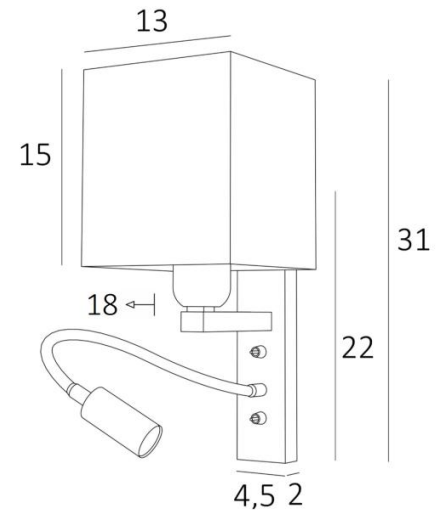

KARY #

KARY brushed bronze with lampshade Parma Merisier (fabric category 4)

**KARY #** is a wall light with a square lampshade and reading light to be placed near a bed  
The arm has an E27 fitting with a ring to fix a square lampshade  
The reading light consists of a flexible that ends with a LED spot that emits a warm and concentrated light  
This wall light has two switches that control the lampshade and the reading light separately, so you can choose between soft and/of reading light  
This high-quality fixture is accentuated with beautiful finishes. For the lampshade, which will provide a warm atmosphere we offer you a choice of many shapes, fabrics and colors. This will allow you to integrate this elegant wall light into your decoration

#### OVERALL SIZES

H31cm L13cm |→18cm **BASE:** 4,5 x 22 x 2cm

#### TECHNICAL DATA

**E27 fitting** with ring on a fixed arm, controlled by a toggle switch

**LED-spotlight** on a 30cm flex, controlled by a toggle switch

The spotlight can be directed to all directions. Dimensions: L5cm Ø2,5cm

Integrated LED: 1W 119lm 2700°K 30° beam angle. Driver: 14-230V 50-60HZ 350mA

A fixing plate for the wall box ([plan in PDF](#))