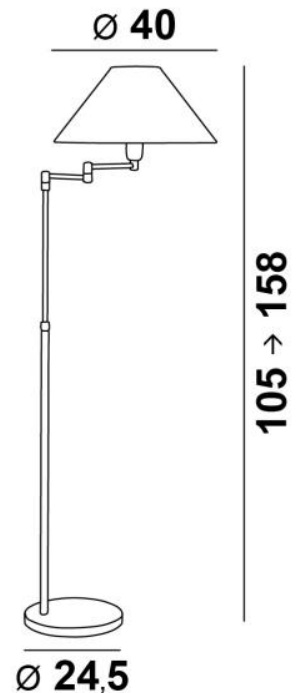

## KALABSHA

KALABSHA in light bronze with lampshade in Ferro Doro (fabric categ.4)

**KALABSHA** is a reading light to be placed at the end of the sofa. She is hyper-functional with its articulated and mobile arm, its adjustable height and its conical lampshade which diffuses the light obliquely to facilitate reading. She is mounted on a solid, heavy base for exceptional stability. Classic, with a beautiful contemporary look, **KALABSHA** is presented in remarkable finishes. To make the lampshade while creating a nice warm atmosphere, we offer you a large choice of colours, fabrics and materials. Choosing a **KALABSHA** means choosing refinement.

### OVERALL SIZES

H105→158cm L40→55cm **BASE :** Ø24,5 x 2,5cm

### TECHNICAL DATA

Articulated arm through 360° with one E27 fitting and reading light adjustable in height  
A foot switch on the cable (standard). A foot dimmer on the cable (option)

### LAMPSHADE : SIZES & CODE

Ø12 - 40 - 23cm

Code: 1107 + fabric code

We propose more than 180 fabrics/materials/colors for lampshades