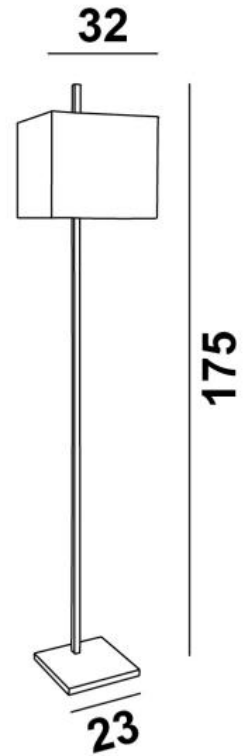

## FARAS FLOOR

FARAS FLOOR in brushed bronze with lampshade in Coton zinc (fabric from category 1)

**FARAS FLOOR** is a floor light with square lampshade

The design is original, which is based on a long square profile that appears to cross the lampshade. It is balanced and due to its elegance, it can easily be placed in an interior.

### OVERALL SIZES

H175cm #32cm

**BASE** : #23,5 x 2,5cm

### LAMPSHADE : SIZES & CODE

#32 - 32 - 29cm

Code: 3331 + fabric code

We propose more than 180 fabrics/materials/colors for lampshades

FOOT  
SWITCH

**LIGHTING COLLECTION**