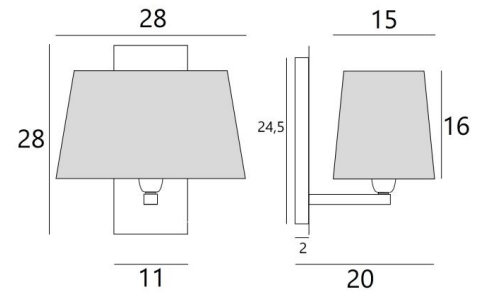

DENDOUR large

DENDOUR in brushed bronze with lampshade in Palmier Losanges (material from category 5)

DENDOUR large is a large wall light. The rectangular conical lampshade can spread a lot of brightness. This high-quality fixture, made with great care of brass, is enriched with beautiful finishes. She is perfect to decorate your interior with elegance, the design remains sober and pure. A wide choice of fabrics, materials and colors allows you to easily personalise the lampshade.

OVERALL SIZES

H28cm L28cm |→20cm

BASE

Plate : 11 x 28cm

Box : 7,5 x 24,5 x 2cm

TECHNICAL DATA

One E27 fitting with ring

Dimmable wall light

A fixing plate for the wall box ([plan in PDF](#))

AVAILABLE METAL FINISHES AND CODES

28 - Light bronze - 1431 028

29 - Brushed bronze - 1431 029

33 - Brushed nickel - 1431 033

LAMPSHADE : SIZES & CODE

23x12 - 28x15 - 16cm