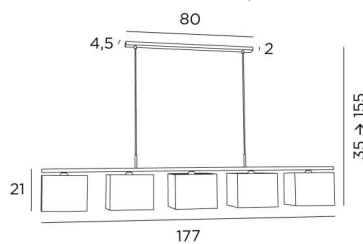

ASSIOUT 5 in brushed bronze with lampshades in Turda Abricot (fabric from category 3)