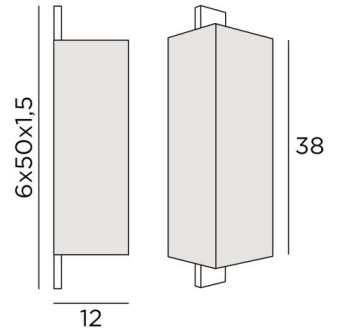

MAYA

MAYA in brushed chrome with lampshade in Coton Violet (fabric from category 1)

MAYA # is a wall light with a rectangular half-screen all in height that envelops a long and imposing wall box overflowing with the lampshade

Not visible are two E27 fittings that generously diffuse a powerful light onto the wall

To personalise this wall light and to make the lampshade, we offer you a large choice of fabrics, materials and colours

OVERALL SIZES

H50cm L14cm |→12cm

BASE

6 x 50 x 1,5cm

TECHNICAL DATA

Two E27 fittings

Dimmable wall light

A fixing plate for the wall box ([plan in PDF](#))

AVAILABLE METAL FINISHES AND CODES

28 - Light bronze - 1561 028

29 - Brushed bronze - 1561 029

33 - Brushed nickel - 1561 033

LAMPSHADE : SIZES & CODE

12x14x12 - 12x14x12 - 38cm

Code: 1562 + fabric code

We propose more than 180 fabrics/materials/colors for lampshades