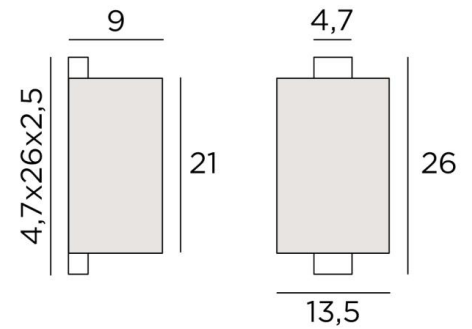

CHABAKA 1 o

CHABAKA 1 in brushed bronze with lampshade in Chinette Ivoire (fabric from category 0)

CHABAKA 1 o is a beautiful small wall light with a half-rounded (screen) lampshade

CHABAKA is a box partially surrounded by a screen and equipped with LED strips that diffuses a warm and powerful light in all directions

OVERALL SIZES

H26cm L13,5cm |→9cm

BASE : 4,7 x 26 x 2,5cm

TECHNICAL DATA

Integrated LED strips: consumption 9.8W brightness 882lm colour temperature 2700°K

Driver: 24-240V 18W 0.3A not dimmable

Dimmable with TRIAC (TRIAC driver in option)

A fixing plate for the wall box ([plan in PDF](#))

AVAILABLE METAL FINISHES AND CODES

28 - Light bronze - 1524 028

29 - Brushed bronze - 1524 029

33 - Brushed nickel - 1524 033

LAMPSHADE : SIZES & CODE

Ø13,5x9 - 13,5x9 - 21cm