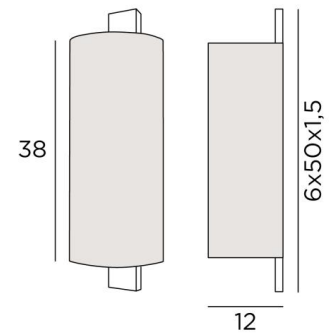

MAYA o

MAYA in brushed bronze with round screen in Raphia Banane (material from category 3)

MAYA o is a wall light with a round half-screen all in height that envelops a long and imposing wall box overflowing with the lampshade

Not visible are two E27 fittings that generously diffuse a powerful light onto the wall

To personalise this wall light and to make the lampshade, we offer you a large choice of fabrics, materials and colours

OVERALL SIZES

H50cm L16cm |→12cm

BASE

6 x 50 x 1,5cm

TECHNICAL DATA

Two E27 fittings

Dimmable wall light

A fixing plate for the wall box ([plan in PDF](#))

AVAILABLE METAL FINISHES AND CODES

28 - Light bronze - 1561 028

29 - Brushed bronze - 1561 029

33 - Brushed nickel - 1561 033

LAMPSHADE : SIZES & CODE

Ø16x12 - 16x12 - 38cm

Code: 1561 + fabric code

We propose more than 180 fabrics/materials/colors for lampshades