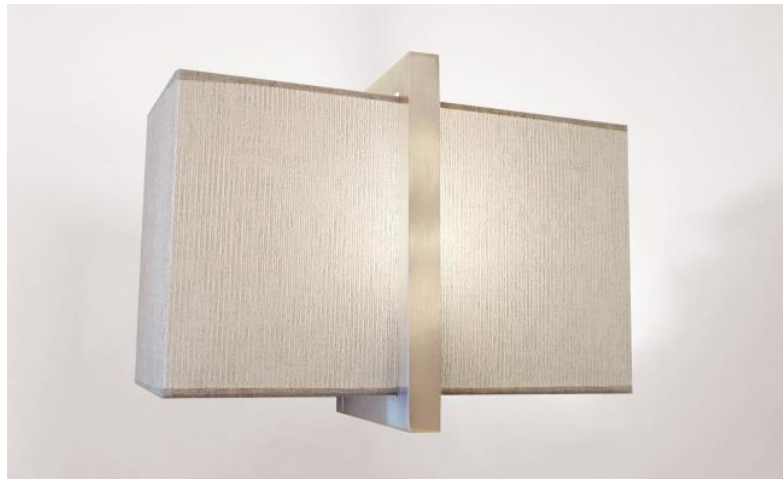

IKHEM

IKHEM in brushed chrome with lampshade in Trento Jute (fabric from category 3)

IKHEM is a surprising and very original wall light due to its technical design

Its contemporary design remains pure and timeless. She is perfect for decorating an interior with elegance

A beautiful rectangular lampshade dresses this wall light with perfection and we propose you to choose between many fabrics, materials and colors to create a warm atmosphere and a beautiful luminosity in your interior

This wall light is also available as a table light, see **BASTET**

OVERALL SIZES

H22cm L30cm |→ 16,5cm

BASE

2 x 22 x 2cm

TECHNICAL DATA

One E27 fitting with ring

Dimmable wall light

A fixing plate for the wall box ([plan in PDF](#))

AVAILABLE METAL FINISHES AND CODES

29 - Brushed bronze - 1441 029

33 - Brushed nickel - 1441 033

LAMPSHADE : SIZES & CODE

30x12 - 30x12 - 18cm

Code: 1441 + fabric code