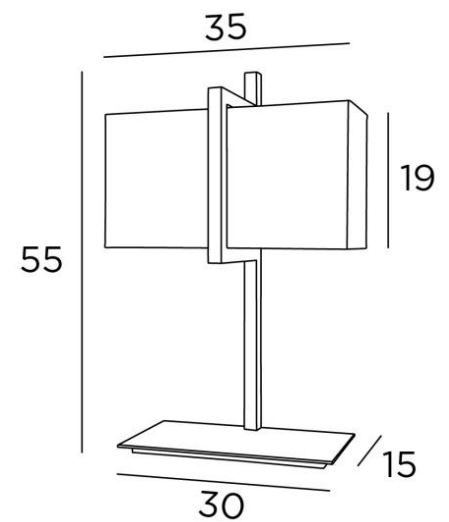

BASTET

BASTET in brushed bronze with lampshade in Seta Anthracite (fabric from category 3)

Table light with rectangular lampshade

BASTET is a remarkable table light in terms of his design and realisation, with the lampshade, fixed in an imposing rectangular arch

This table light is also available as a wall lamp, see **IKHEM**

OVERALL SIZES

H55cm L35 x 16cm

BASE

Solid brass base : 30 x 15 x 1,5cm

TECHNICAL DATA

E27 fitting with ring

Switch on the cable

AVAILABLE METAL FINISHES AND CODES

28 - Light bronze - 2420 028

29 - Brushed bronze - 2420 029

32 - Brushed chrome - 2420 032

LAMPSHADE : SIZES & CODE

35x12 - 35x12 - 19cm

Code: 2420 + fabric code

We propose more than 150 materials/colors for lampshades.