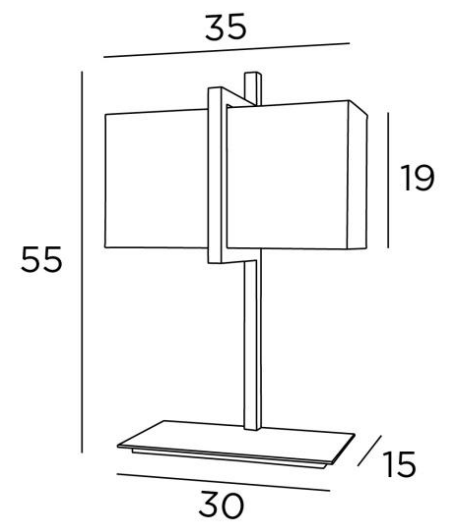

BASTET

BASTET in brushed bronze with lampshade in Seta Anthracite (fabric from category 3)

Table light with rectangular lampshade

BASTET is a remarkable table light in terms of his design and realisation, with the lampshade, fixed in an imposing rectangular arch

This table light is also available as a wall lamp, see **IKHEM**

OVERALL SIZES

H55cm L35 x 16cm

BASE

Solid brass base : 30 x 15 x 1,5cm

TECHNICAL DATA

E27 fitting with ring

Switch on the cable

AVAILABLE METAL FINISHES AND CODES

28 - Light bronze - 2420 028

29 - Brushed bronze - 2420 029

33 - Brushed nickel - 2420 033

LAMPSHADE : SIZES & CODE

35x12 - 35x12 - 19cm

Code: 2420 + fabric code

We propose more than 180 fabrics/materials/colors for lampshades