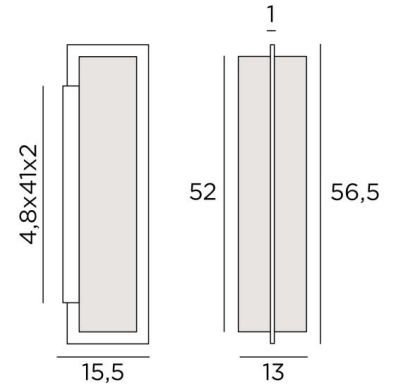

## SEHEL

SEHEL in brushed bronze with lampshade in Seta Argent (fabric from category 3)

**SEHEL** is an imposing wall light with a rectangular screen

A beautiful rectangular profile elegantly surrounds the lampshade at full height

### OVERALL SIZES

H56,5cm L13cm |→15,5cm

### BASE

4,8 x 41 x 2cm

### LAMPSHADE : SIZES & CODE

11x13x11 - 11x13x11 - 52cm

Code: 1582 + fabric code

We propose more than 180 fabrics/materials/colors for lampshades