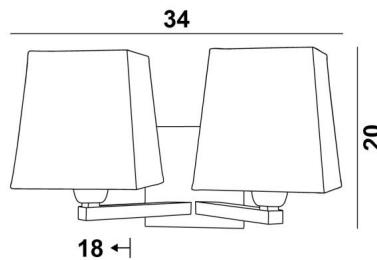

SECHAT

SECHAT in brushed bronze with lampshades in Raphia Banane (material from category 3)

SECHAT # is the result of an original and successful assembly of two wall lights **RAMOSE #** with square lampshades. A classic fixture that we have revisited by adding a contemporary touch with a pure and timeless design. Very decorative and very bright, thanks to its double illumination, **SECHAT** is offered in different lampshade shapes. A wide choice of fabrics, materials and colors allows you to personalise this wall light to better integrate her into your decoration. Made entirely from brass, with great care, she is available in remarkable finishes

OVERALL SIZES

H20cm L34cm |→18cm

BASE

Plate: #12cm Box: #10 x 2cm

TECHNICAL DATA

Two E27 fittings with ring

Dimmable wall light

A fixing plate for the wall box ([plan in PDF](#))