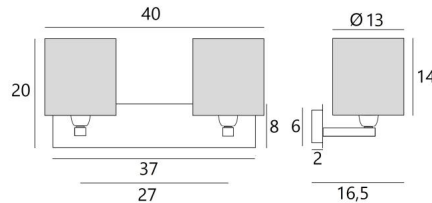

MONTOU cyl

MONTOU in brushed bronze with lampshades in Parma Cendré (fabric from category 4)

MONTOU cyl is the equivalent of two small wall lights **RAMOSE 1 cyl**

With her pure and timeless design, she will be perfect to embellish your interior with more brightness, but always with sobriety and elegance

OVERALL SIZES

H20cm L40cm |→16,5cm

BASE

Plate : 37 x 8cm

Box : 31 x 6 x 2cm

TECHNICAL DATA

Two E27 fittings with ring

Distance between fittings: 27cm

Ø13 - 13 - 14cm (x2)

Code: 1201 + fabric code

We propose more than 180 fabrics/materials/colors for lampshades