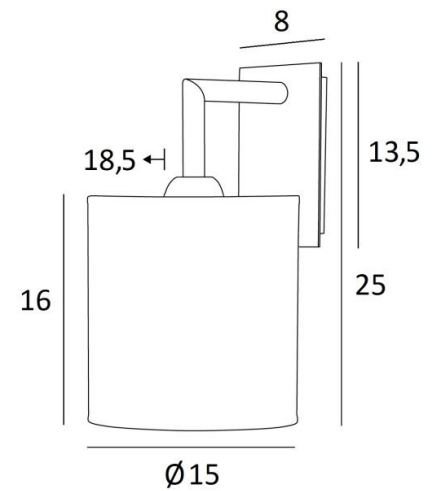

EDFOU 2 cyl

EDFOU 2 in brushed bronze with lampshade in Arrow Casamance (fabric from category 4)

EDFOU 2 cyl is a simple wall light with a round cylindrical lampshade. It is well balanced and its elegance allows it to be easily integrated into an interior

This fixture is made of brass and comes in two sizes. She is available in a variety of beautiful finishes

EDFOU 2 can be placed upside down but only with lampshades from our **RAMOSE** range

For the lampshade, which will create a warm atmosphere and a beautiful luminosity, we propose you to choose between many shapes, fabrics, materials and colors

There is a smaller model, see [EDFOU 1 cyl](#)

OVERALL SIZES

H25cm L15cm. |→18,5cm

BASE

Plate : 8 x 13,5cm

Box : 6 x 11,5 x 2cm

TECHNICAL DATA

One E27 fitting with ring

Ø15 - 15 - 16cm

Code: 1204 + fabric code

We propose more than 180 fabrics/materials/colors for lampshades