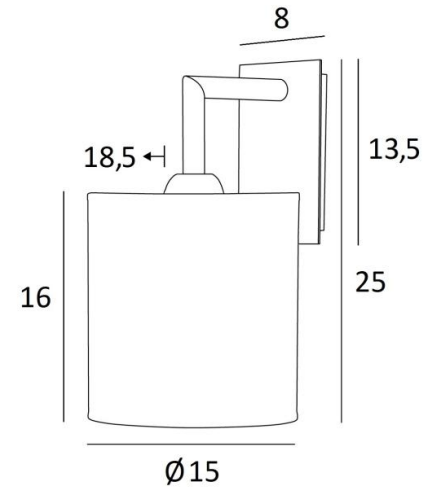

EDFOU 2 cyl

EDFOU 2 in brushed bronze with lampshade in Arrow Casamance (fabric from category 4)

EDFOU 2 cyl is a simple wall light with a round cylindrical lampshade. It is well balanced and its elegance allows it to be easily integrated into an interior

This fixture is made of brass and comes in two sizes. She is available in a variety of beautiful finishes

EDFOU 2 can be placed upside down but only with lampshades from our **RAMOSE** range

For the lampshade, which will create a warm atmosphere and a beautiful luminosity, we propose you to choose between many shapes, fabrics, materials and colors

There is a smaller model, see [EDFOU 1 cyl](#)

OVERALL SIZES

H25cm L15cm. |→18,5cm

BASE

Plate : 8 x 13,5cm

Box : 6 x 11,5 x 2cm

TECHNICAL DATA

One E27 fitting with ring

Ø15 - 15 - 16cm

Code: 1204 + fabric code

We propose more than 180 fabrics/materials/colors for lampshades