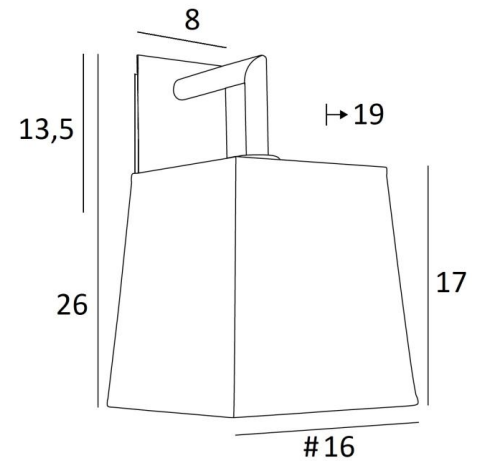

EDFOU 2

EDFOU 2 in brushed bronze with lampshade in Jacinthe Miel Noir
(material from category 5)

EDFOU 2 # is a simple wall light with a square lampshade. It is well balanced and its elegance allows it to be easily integrated into an interior

This fixture is made of brass and comes in two sizes. She is available in a variety of beautiful finishes

EDFOU 2 can be placed upside down but only with lampshades from our **RAMOSE** range

For the lampshade, which will create a warm atmosphere and a beautiful luminosity, we propose you to choose between many shapes, fabrics, materials and colors

There is a smaller model, see [EDFOU 1 #](#)

OVERALL SIZES

H26cm L16cm |→19cm

BASE

Plate : 8 x 13,5cm

Box : 6 x 11,5 x 2cm

TECHNICAL DATA

One E27 fitting with ring

Dimmable wall light

A fixing plate for the wall box ([plan in PDF](#))

AVAILABLE METAL FINISHES AND CODES

28 - Light bronze - 1126 028

29 - Brushed bronze - 1126 029

LAMPSHADE : SIZES & CODE

#13 - 16 - 17cm