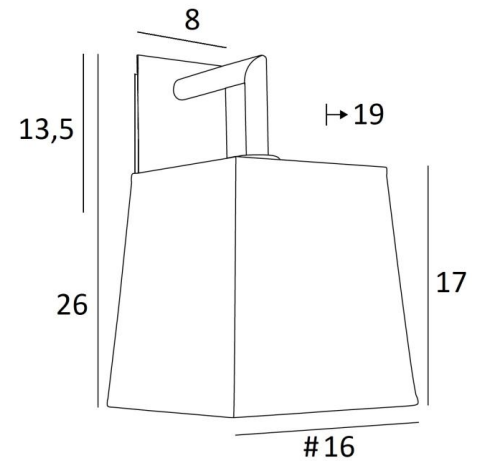

## EDFOU 2 #

EDFOU 2 in brushed bronze with lampshade in Jacinthe Miel Noir  
(material from category 5)

**EDFOU 2 #** is a simple wall light with a square lampshade. It is well balanced and its elegance allows it to be easily integrated into an interior

This fixture is made of brass and comes in two sizes. She is available in a variety of beautiful finishes

**EDFOU 2** can be placed upside down but only with lampshades from our **RAMOSE** range

For the lampshade, which will create a warm atmosphere and a beautiful luminosity, we propose you to choose between many shapes, fabrics, materials and colors

### OVERALL SIZES

H26cm L16cm |→19cm

### BASE

Plate : 8 x 13,5cm

Box : 6 x 11,5 x 2cm