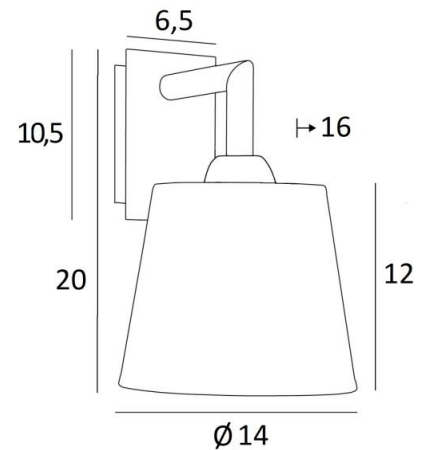

## EDFOU 1 o

EDFOU 1 in brushed bronze with lampshade in Lin Bergen (fabric from category 2)

**EDFOU 1 o** is a small and simple wall light for a round conical lampshade

She is harmonious and its elegance makes it easy to find a place for her in an interior

### OVERALL SIZES

H20cm L14cm |→16cm

### BASE

Plate : 6,5 x 10,5cm

Box : 4,5 x 8,5 x 2cm

### LAMPSHADE : SIZES & CODE

Ø10 - 14 - 12cm

Code: 1125 + fabric code

We propose more than 180 fabrics/materials/colors for lampshades