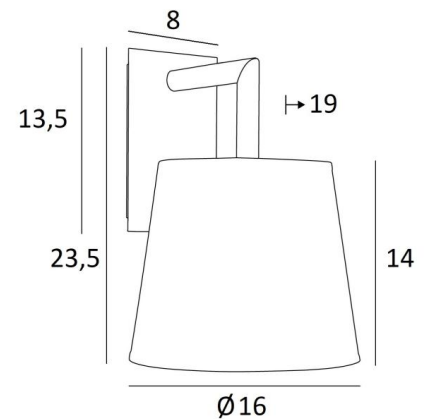

## EDFOU 2 o

EDFOU 2 in brushed bronze with lampshade in Stone Calcite (fabric from category 4)

**EDFOU 2 o** is a simple wall light with a round conical lampshade. It is well balanced and its elegance allows it to be easily integrated into an interior

This fixture is made of brass and comes in two sizes. She is available in a variety of beautiful finishes

**EDFOU 2** can be placed upside down but only with lampshades from our **RAMOSE** range

For the lampshade, which will create a warm atmosphere and a beautiful luminosity, we propose you to choose between many shapes, fabrics, materials and colors

### OVERALL SIZES

H23,5cm L16cm |→19cm

### BASE

Plate : 8 x 13,5cm

Box : 6 x 11,5 x 2cm