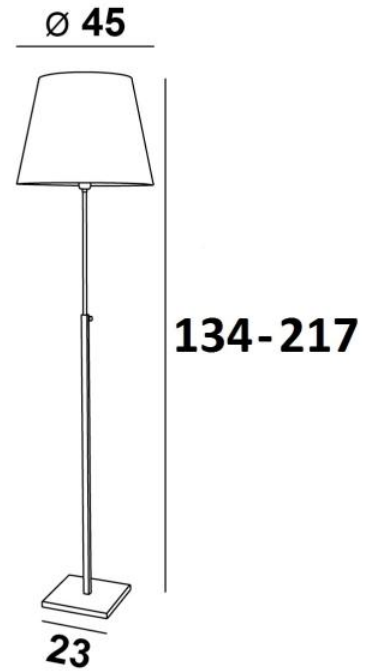

ZABARAH o

ZABARAH in brushed bronze with lampshade in Seta Vermillon (fabric from category 3)

ZABARAH o is a floor light with round conical lampshade

This magnificent floor light is very modern thanks to its timeless and sober design, and can be easily integrated into any decor. One of the main assets of this lamp is its height adjustment which allows it to be varied over a distance of more than 80cm, allowing different and unexpected atmospheres

Mounted on a solid and heavy base for exceptional stability, this lamp is made of solid brass, this floor light is endowed with remarkable finishes. To make the lampshade that will filter the light of the bulb while creating a beautiful warm atmosphere, we offer you a large choice of colours, fabrics and materials. This luminaire is presented with different shaped lampshades

OVERALL SIZES

H134→217cm Ø45cm

BASE : #23 x 2,5cm

TECHNICAL DATA

One E27 fitting with ring. Floor lamp adjustable in height

A foot switch on the cable (standard). A foot dimmer on the cable (option)

AVAILABLE METAL FINISHES AND CODES

28 - Light bronze - 3191 028

29 - Brushed bronze - 3191 029

33 - Brushed nickel - 3191 033

LAMPSHADE : SIZES & CODE

Ø30 - 45 - 35cm

Code: 3191 + fabric code

We propose more than 180 fabrics/materials/colors for lampshades