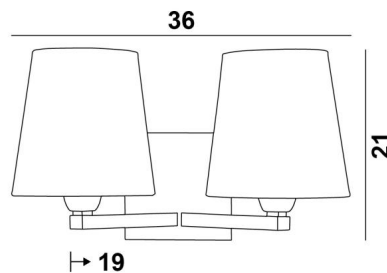

SECHAT o

SECHAT in brushed bronze with lampshades in Parma Merisier (fabric from category 4)

SECHAT o is the result of an original and successful assembly of two wall lights **RAMOSE o** with round conical lampshades

Made entirely from brass, with great care, she is available in remarkable finishes.

OVERALL SIZES

H21cm L36cm |→19cm

BASE

Plate : #12cm

Box : #10 x 2cm

TECHNICAL DATA

Two E27 fittings with ring

Dimmable wall light

A fixing plate for the wall box ([plan in PDF](#))

AVAILABLE METAL FINISHES AND CODES

29 - Brushed bronze - 1158 029

33 - Brushed nickel - 1158 033

LAMPSHADE : SIZES & CODE

Ø12 - 16 - 16cm (x2)