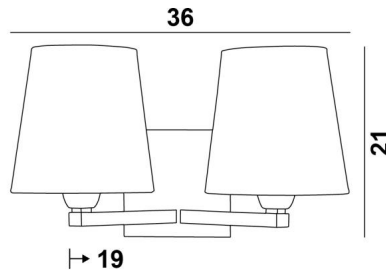

SECHAT o

SECHAT in brushed bronze with lampshades in Parma Merisier (fabric from category 4)

SECHAT o is the result of an original and successful assembly of two wall lights **RAMOSE o** with round conical lampshades

Made entirely from brass, with great care, she is available in remarkable finishes.

OVERALL SIZES

H21cm L36cm |→19cm

BASE

Plate : #12cm

Box : #10 x 2cm

TECHNICAL DATA

Two E27 fittings with ring

Dimmable wall light

A fixing plate for the wall box ([plan in PDF](#))

AVAILABLE METAL FINISHES AND CODES

29 - Brushed bronze - 1158 029

33 - Brushed nickel - 1158 033

LAMPSHADE : SIZES & CODE

Ø12 - 16 - 16cm (x2)