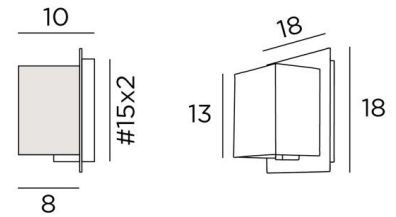

DEIR 1 #

DEIR 1 in brushed bronze with lampshade in Turda Blond (fabric from category 3)

**DEIR 1 #** is a small wall light with a rectangular screen lampshade

An original design, with its lampshade that seems to penetrate through a brass plate

#### OVERALL SIZES

H18cm L18cm |→10cm

#### BASE

Plate: #18cm Box: #15 x 2cm

#### LAMP SHADE : SIZES & CODE

9x13x9 - 9x13x9 - 13cm

Code: 1534 + fabric code

We propose more than 180 fabrics/materials/colors for lampshades