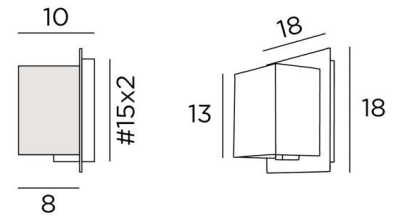

DEIR 1 #

DEIR 1 in brushed bronze with lampshade in Turda Blond (fabric from category 3)

**DEIR 1 #** is a small wall light with a rectangular screen lampshade

An original design, with its lampshade that seems to penetrate through a brass plate

#### OVERALL SIZES

H18cm L18cm |→10cm

#### BASE

Plate: #18cm Box: #15 x 2cm

#### LAMPSHADE : SIZES & CODE

9x13x9 - 9x13x9 - 13cm

Code: 1534 + fabric code

We propose more than 180 fabrics/materials/colors for lampshades

LIGHTING COLLECTION