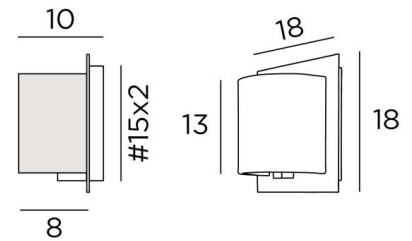

## DEIR 1 o

DEIR 1 in brushed bronze with lampshade in Turda Abricot (fabric from category 3)

**DEIR 1 o** is a small wall light with a half-round screen lampshade

An original design, with its lampshade that seems to penetrate through a brass plate

**DEIR 1 o** is delivered with a LED bulb (G9) creating a warm and discreet lighting atmosphere

She can be placed on either side of a mirror or frame. In other places, she provides a discreet and subdued lighting atmosphere

### OVERALL SIZES

H18cm L18cm |→10cm

### BASE

Plate : #18cm Box : #15 x 2cm