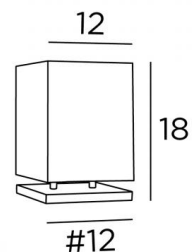

NAOS 1

NAOS 1 in brushed bronze with lampshade in Chinette ivoire (fabric from category 0)

NAOS 1 is a small table light with square lampshade

A nice light ambiance to put in a bookcase or on a shelf

With the large choice of materials and colors we offer, you will have no trouble choosing the lampshade that will embellish your lamp and your interior

This luminaire is also available in a larger model, see [NAOS 2](#)

OVERALL SIZES

H18cm #12cm

BASE

Solid brass base : #12 x 1cm

TECHNICAL DATA

E27 fitting with ring

Switch on the cable