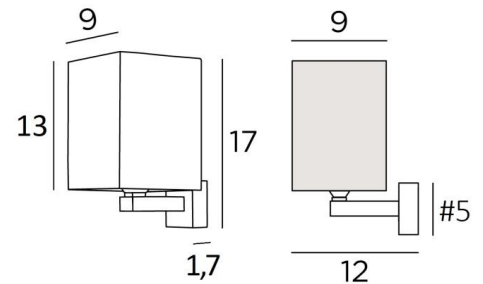

SPEOS

SPEOS in brushed nickel with lampshade in Gabala platinum (fabric from category 3)

Small wall light with square lampshade

SPEOS creates a discreet lighting atmosphere

She can be placed on either side of a mirror or frame

With the large choice of fabrics, materials and colors that we offer, you will have no trouble finding the lampshade that will embellish your wall light and your interior

OVERALL SIZES

H17cm L9cm |→12cm

BASE

5 x 1,7cm

TECHNICAL DATA

One G9 fitting with ring

Wall light delivered with one LED bulb :

consumption : 4,5W

brightness : 500lm

colour temperature : 2700°K