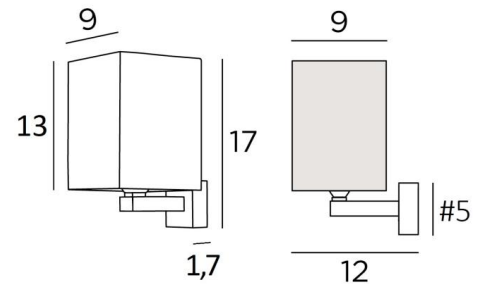

SPEOS

SPEOS in brushed nickel with lampshade in Gabala platinumium (fabric from category 3)

Small wall light with square lampshade

SPEOS creates a discreet lighting atmosphere

She can be placed on either side of a mirror or frame

With the large choice of fabrics, materials and colors that we offer, you will have no trouble finding the lampshade that will embellish your wall light and your interior

OVERALL SIZES

H17cm L9cm |→12cm

BASE

5 x 1,7cm

TECHNICAL DATA

One G9 fitting with ring

Wall light delivered with one LED bulb :

consumption : 4,5W

brightness : 500lm

colour temperature : 2700°K