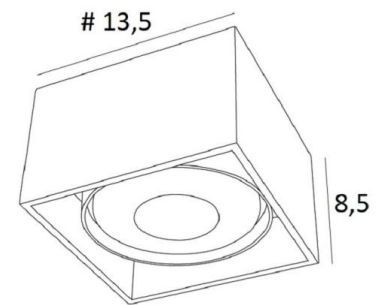

ATRIA 1 FIXE

ATRIA 1 FIXE in structured white. Metal finish code: 01

ATRIA 1 FIXE is a large square ceiling light for a 111mm diameter bulb, non-directional

This ceiling light is discreet and easy to install and very useful to add more brightness to your interior, thanks to the light power of an AR111 bulb. This bulb works with 12V current, which is supplied by a transformer, integrated in the base of the luminaire

OVERALL SIZES

#13,5cm H9cm

TECHNICAL DATA

Ceiling spotlight suitable for one AR111 Ø111mm bulb G53 base

Spotlight powered in 12V by a transformer, designed for LED bulb :

12-230V 50-60Hz 3-60W

The bulb is not adjustable