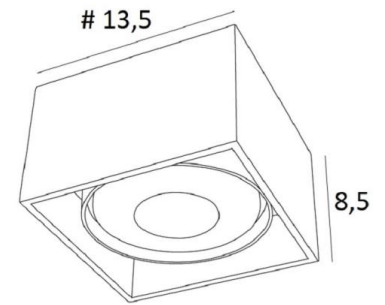

## ATRIA 1 FIXE

ATRIA 1 FIXE in structured white. Metal finish code: 01

**ATRIA 1 FIXE** is a large square ceiling light for a 111mm diameter bulb, non-directional

This ceiling light is discreet and easy to install and very useful to add more brightness to your interior, thanks to the light power of an AR111 bulb. This bulb works with 12V current, which is supplied by a transformer, integrated in the base of the luminaire

### OVERALL SIZES

#13,5cm H9cm