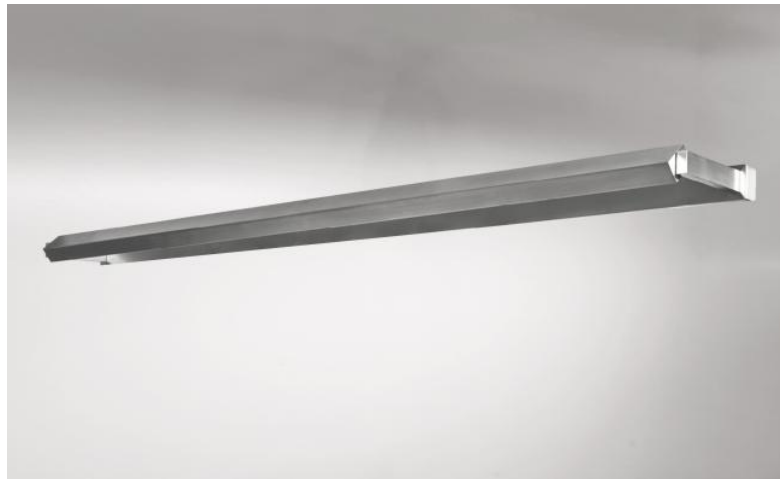

ERATO 95

ERATO 95 in brushed nickel (option). Metal finish code: 33

Light to be placed at the top of a bookcase, he can also be used as picture light

ERATO 95, overall length: 96,2cm

A LED strip is integrated in the reflector, 360° rotatable

Warm, powerful and generous light, which has regular continuity over the entire length of the fixture
This fixture is made of solid brass by experienced craftsmen and the finishes offered are more than remarkable

This fixture is available in two other lengths

OVERALL SIZES

H3,2cm L96,2cm |→11,5cm

BASE

96,2 x 3,2 x 1,8cm

TECHNICAL DATA

LED strip integrated into the reflector:

consumption 12.6W brightness 1350lm colour temperature 2700°K

No converter, this LED strip operates directly on 230V

Can be dimmed with TRIAC

The reflector is adjustable trough 360°

Reflector dimensions: L93,2 x 3,2cm H2,1cm

One fixing plate for the wall box ([plan in PDF](#))