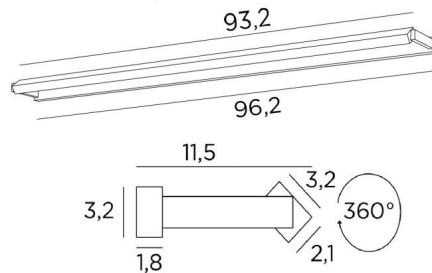

ERATO 95

ERATO 95 in brushed nickel (option). Metal finish code: 33

Light to be placed at the top of a bookcase, he can also be used as picture light

ERATO 95, overall length: 96,2cm

A LED strip is integrated in the reflector, 360° rotatable

This fixture is available in two other lengths

OVERALL SIZES

H3,2cm L96,2cm |→11,5cm

BASE

96,2 x 3,2 x 1,8cm

TECHNICAL DATA

LED strip integrated into the reflector:

consumption 12.6W brightness 1350lm colour temperature 2700°K

No converter, this LED strip operates directly on 230V

Can be dimmed with TRIAC

The reflector is adjustable trough 360°

Reflector dimensions: L93,2 x 3,2cm H2,1cm

One fixing plate for the wall box ([plan in PDF](#))