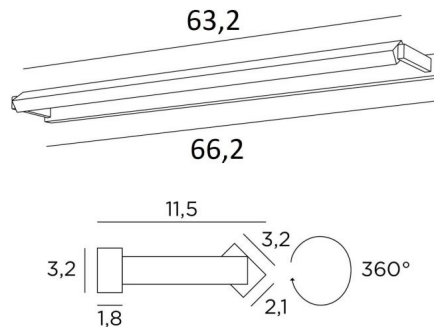

ERATO 65

ERATO 65 in brushed bronze. Metal finish code: 29

Light to be placed at the top of a bookcase, he can also be used as picture light

ERATO 65, overall length: 66,2cm

A LED strip is integrated in the reflector, 360° rotatable

OVERALL SIZES

H3,2cm L66,2cm |→11,5cm

BASE

66,2 x 3,2 x 1,8cm

TECHNICAL DATA

LED strip integrated into the reflector:

consumption 8.4W brightness 900lm colour temperature 2700°K

No converter, this LED strip operates directly on 230V

Can be dimmed with TRIAC

The reflector is adjustable trough 360°

Reflector dimensions: L63,2 x 3,2cm H2,1cm

One fixing plate for the wall box ([plan in PDF](#))

AVAILABLE METAL FINISHES AND CODES

28 - Light bronze - 1836 028