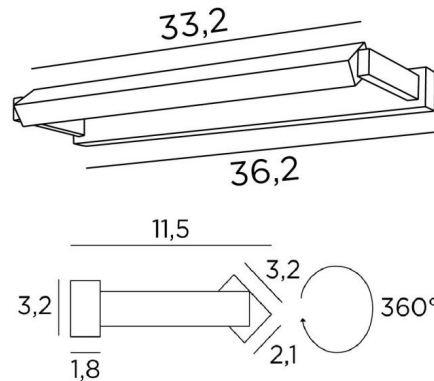

## ERATO 35

ERATO 35 in brushed bronze. Metal finish code: 29

Lighting to be placed at the top of a bookcase, he can also be used as picture light

**ERATO 65**, overall length: 36,2cm

A LED strip is integrated in the reflector, 360° rotatable

### OVERALL SIZES

H3,2cm L36,2cm |→11,5cm

### BASE

36,2 x 3,2 x 1,8cm

Reflector dimensions: L33,2 x 3,2cm H2,1cm

One fixing plate for the wall box ([plan in PDF](#))