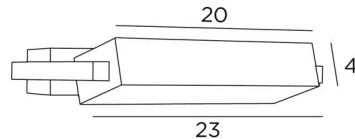

THOUEIRIS

THOUEIRIS in brushed bronze. Metal finish code: 29

THOUEIRIS is a beautiful wall light with rectangular shapes that brings a beautiful contemporary design to your interior

This wall light with indirect lighting and 360° rotatable dome is equipped with a powerful, warm and generous LED bulb (R7s), supplied with the luminaire

She can very well light up or down and she is dimmable by a simple external dimmer

OVERALL SIZES

H4cm L23cm |→14cm

BASE : 20 x 4 x 4cm

TECHNICAL DATA

R7s fittings

Wall light delivered with one LED bulb :

consumption 15W brightness 2000lm colour temperature 2700°K

No transformer. Dimmable wall light

The reflector is adjustable trough 360°

Reflector dimensions : L20 x 6cm H4cm

A fixing plate for the wall box ([plan in PDF](#))

AVAILABLE METAL FINISHES AND CODES

 01 - Structured white - 1784 001