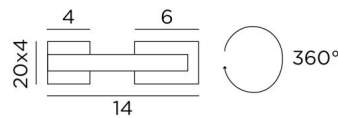

THOUERIS

THOUERIS is a beautiful wall light with rectangular shapes that brings a beautiful contemporary design to your interior

This wall light with indirect lighting and 360° rotatable dome is equipped with a powerful, warm and generous LED bulb (R7s), supplied with the luminaire

She can very well light up or down and she is dimmable by a simple external dimmer

OVERALL SIZES

H4cm L23cm |→14cm

BASE : 20 x 4 x 4cm

TECHNICAL DATA

R7s fittings

Wall light delivered with one LED bulb :

consumption 15W brightness 2000lm colour temperature 2700°K

No transformer. Dimmable wall light

The reflector is adjustable trough 360°

Reflector dimensions : L20 x 6cm H4cm

A fixing plate for the wall box ([plan in PDF](#))

AVAILABLE METAL FINISHES AND CODES

01 - Structured white - 1784 001

29 - Brushed bronze - 1784 029

33 - Brushed nickel - 1784 033