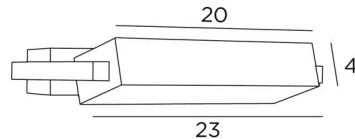

THOUERIS

THOUERIS in brushed bronze. Metal finish code: 29

THOUERIS is a beautiful wall light with rectangular shapes that brings a beautiful contemporary design to your interior

This wall light with indirect lighting and 360° rotatable dome is equipped with a powerful, warm and generous LED bulb (R7s), supplied with the luminaire

She can very well light up or down and she is dimmable by a simple external dimmer

OVERALL SIZES

H4cm L23cm |→14cm

BASE : 20 x 4 x 4cm

TECHNICAL DATA

R7s fittings

Wall light delivered with one LED bulb :

consumption 15W brightness 2000lm colour temperature 2700°K

No transformer. Dimmable wall light

The reflector is adjustable trough 360°

Reflector dimensions : L20 x 6cm H4cm

A fixing plate for the wall box ([plan in PDF](#))

AVAILABLE METAL FINISHES AND CODES

 01 - Structured white - 1784 001