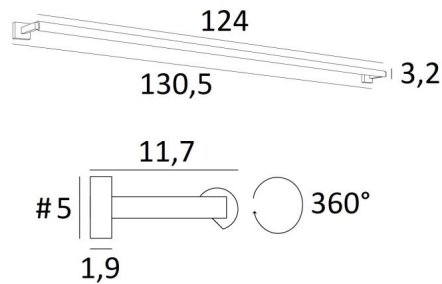

CREMONE 125

CREMONE 125 in brushed bronze. Metal finish code: 29

CREMONE 125 is a picture light to place on the top of a bookcase. Overall length: 130,5cm
A LED strip is integrated in the reflector, 360° rotatable. Warm, powerful and generous light, which has regular continuity over the entire length of the fixture
This fixture is made of solid brass by experienced craftsmen and the finishes offered are more than remarkable. This luminaire is available in two other lengths

OVERALL SIZES

H5cm L130,5cm |→11,7cm

BASE

#5 x 1,9cm (x2)

TECHNICAL DATA

LED strip integrated into the reflector:

power consumption 16.8W brightness 1800lm colour temperature 2700°K

No converter required, this LED strip operates directly on 230V

Possibility of dimming with a TRIAC gradation

The reflector is adjustable through 360°

Reflector dimensions: L124cm Ø3,2cm H2,5cm

The power supply is provided in one of the two wall bases

Two fixing plates for the wall bases ([plan in PDF](#))