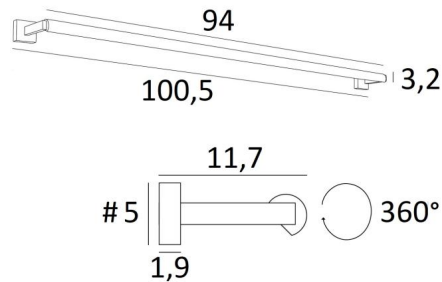

CREMONE 95

CREMONE 95 in brushed bronze. Metal finish code: 29

CREMONE 95, overall length: 90,5cm

Picture light to place on the top of a bookcase

A LED strip is integrated in the reflector, 360° rotatable. Warm, powerful and generous light, which has regular continuity over the entire length of the fixture

This fixture is made of solid brass by experienced craftsmen and the finishes offered are more than remarkable. This luminaire is available in two other lengths

OVERALL SIZES

H5cm L100,5cm |→11,7cm

BASE

#5 x 1,9cm (x2)

TECHNICAL DATA

LED strip integrated into the reflector:

power consumption 12.6W brightness 1350lm colour temperature 2700°K

No converter required, this LED strip operates directly on 230V

Possibility of dimming with a TRIAC gradation

The reflector is adjustable trough 360°

Reflector dimensions: L94cm Ø3,2cm H2,5cm

The power supply is provided in one of the two wall bases

Two fixing plates for the wall bases ([plan in PDF](#))

AVAILABLE METAL FINISHES AND CODES