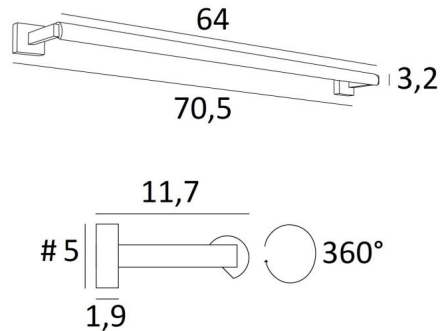

## CREMONE 65

CREMONE 65 in brushed bronze. Metal finish code: 29

**CREMONE 65**, overall length: 70,5cm

Picture light to place on the top of a bookcase

A LED strip is integrated in the reflector, 360° rotatable

### OVERALL SIZES

H5cm L70,5cm |→11,7cm

### BASE

#5 x 1,9cm (x2)

The reflector is adjustable trough 360°

Reflector dimensions: L64cm Ø3,2cm H2,5cm

The power supply is provided in one of the two wall bases

Two fixing plates for the wall bases ([plan in PDF](#))