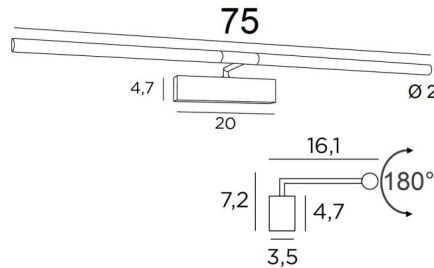

MEIDOU M 75

MEIDOU M 75 in brushed nickel. Metal finish code: 33

Simple and robust, he has all the qualities to highlight your picture: reliability, sobriety, discretion and efficiency. Length of this picture light: 75cm

Strips LED: warm, powerful and generous light, which has a regular continuity over its entire length

The two reflectors can be rotated through 180° to better channel the light onto the picture

This fixture is manufactured of solid brass by experienced craftsmen and the finishes offered are more than remarkable

This picture light is available in two other lengths

OVERALL SIZES

H7,2cm L75cm |→16,1cm

BASE

20 x 4,7 x 3,5cm

TECHNICAL DATA

LED strips integrated:

consumption 11,4W brightness 972lm colour temperature 2700°K

Driver: 24-230V 18W 0,3A not dimmable

Dimming with TRIAC (TRIAC driver in option)

The two reflectors are adjustable trough 180°

Reflector dimensions: $\varnothing 2$ cm L35,5cm (x2)

A fixing plate for the wall box ([plan in PDF](#))