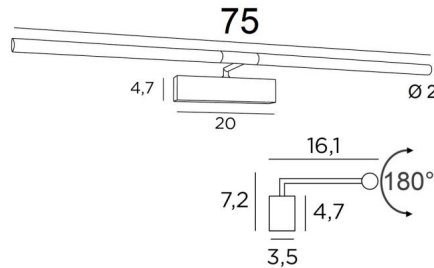

MEIDOUUM 75

MEIDOUUM 75 in brushed nickel. Metal finish code: 33

Simple and robust, he has all the qualities to highlight your picture: reliability, sobriety, discretion and efficiency. Length of this picture light: 75cm

Strips LED: warm, powerful and generous light, which has a regular continuity over its entire length

The two reflectors can be rotated through 180° to better channel the light onto the picture

This fixture is manufactured of solid brass by experienced craftsmen and the finishes offered are more than remarkable

This picture light is available in two other lengths

OVERALL SIZES

H7,2cm L75cm |→16,1cm

BASE

20 x 4,7 x 3,5cm

TECHNICAL DATA

LED strips integrated:

consumption 11,4W brightness 972lm colour temperature 2700°K

Driver: 24-230V 18W 0,3A not dimmable

Dimming with TRIAC (TRIAC driver in option)

The two reflectors are adjustable trough 180°

Reflector dimensions: Ø2cm L35,5cm (x2)

A fixing plate for the wall box ([plan in PDF](#))