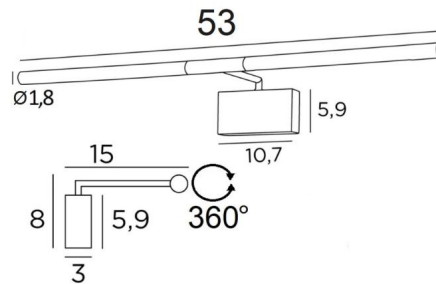

## MEROE 53

MEROE 53 in brushed nickel. Metal finish code: 33

Length of this picture light: 53cm

Simple, discreet and effective picture light

This wall light is equipped with two powerful, anti-UV, warm light LED bulbs, supplied with the fixture

### OVERALL SIZES

H8cm L53cm |→15cm

### BASE

10,7 x 5,9 x 3cm

The two reflectors are adjustable trough 360°

Reflector dimensions: Ø1,8cm L25cm (x2)

A fixing plate for the wall box ([plan in PDF](#))