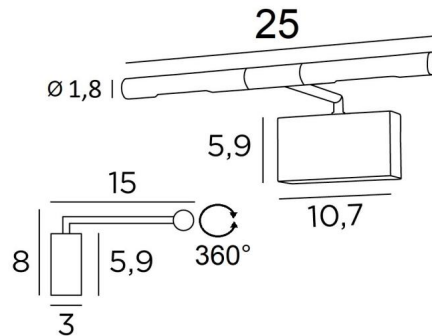

## MEROE 25

MEROE 25 in brass (polished and brushed) (option). Metal finishes code: 20

Length of this picture light: 25cm

Simple, discreet and effective picture light

This wall light is equipped with two powerful, anti-UV, warm light LED bulbs, supplied with the fixture

### OVERALL SIZES

H8cm L25cm |→15cm

### BASE

10,7 x 5,9 x 3cm

The two reflectors are adjustable trough 360°

Reflector dimensions: Ø1,8cm L11cm (x2)

A fixing plate for the wall box ([plan in PDF](#))