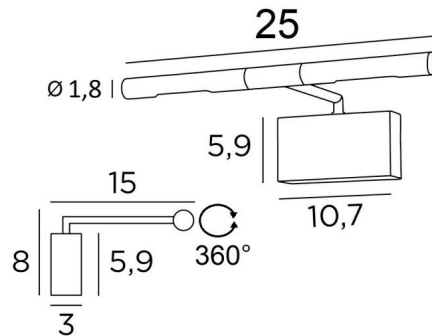

MEROE 25

MEROE 25 in brass (polished and brushed). Metal finishes code: 20

Length of this picture light: 25cm

Simple, discreet and effective picture light

This wall light is equipped with two powerful, anti-UV, warm light LED bulbs, supplied with the fixture

This luminaire is made of solid brass and the finishes offered are of a very high quality

This picture light is available in two other lengths

OVERALL SIZES

H8cm L25cm |→15cm

BASE

10,7 x 5,9 x 3cm

TECHNICAL DATA

Two G4 fittings

Painting light delivered with two LED bulbs:

consumption 2x2,5W brightness 2x320lm colour temperature 2700°K

Bulbs anti UV and not dimmable

Transformer: 12-230V 50-60HZ 3-60W

The two reflectors are adjustable trough 360°

Reflector dimensions: Ø1,8cm L11cm (x2)

A fixing plate for the wall box ([plan in PDF](#))

AVAILABLE METAL FINISHES AND CODES

25 - Brushed brass - 1862 025

29 - Brushed bronze - 1862 029

33 - Brushed nickel - 1862 033