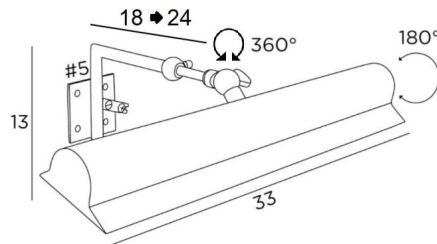

ET 33

ET 33 in brushed bronze. Metal finish code: 29

Classic picture light. Total length: 33cm

Ideal for antique pictures or frames, wide and moulded

A set of two sliding tubes allows the reflector to be adjusted in depth. The reflector can be rotated 180° by means of an adjustable ball joint

This picture light is available in a smaller size

On request, it is possible to obtain a reflector in another size

OVERALL SIZES

H13cm L33cm |→18→24cm

BASE

#5cm

TECHNICAL DATA

Two E14 fittings

No transformer

Dimmable

The reflector is adjustable through 180°

The reflector is adjustable in depth

Reflector dimensions: 33 x 6,5cm H3,3cm

This luminaire is fixed directly on the picture or on the wall

AVAILABLE METAL FINISHES AND CODES