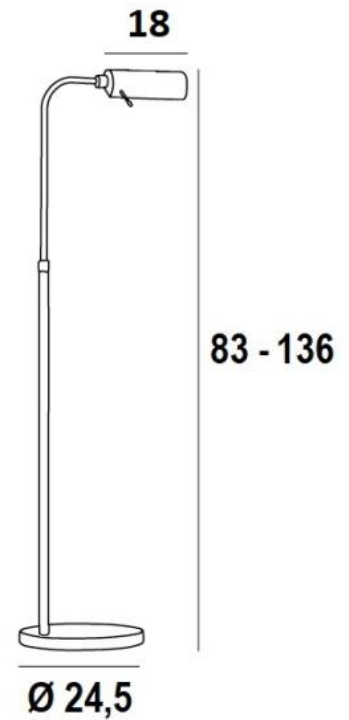

## MEDINEH

MEDINEH in brushed bronze

**MEDINEH** is a reading light to be placed at the end of the sofa

Very efficient and highly functional: swivel reflector, adjustable height, articulated arm and foot dimmer  
Mounted on a heavy base for exceptional stability. Supplied with a warm, powerful light bulb. With its E27 fitting, the LED bulb is easy to change. Classic, but reworked to give it a beautiful contemporary look, this reading light, with its original reflector, will give your home a **very decorative** touch. Traditionally handmade by expert brass workers, this reading light has remarkable finishes  
Choosing a **MEDINEH** is choosing the best

### OVERALL SIZES

H83→136cm L35cm

**BASE** : Ø24,5 x 2,5cm

### TECHNICAL DATA

One metal E27 fitting

Reading light delivered with one LED bulb :

consumption 8W brightness 900lm colour temperature 2700°K and dimmable

The reflector rotates through 360°. Reflector dimensions : L18cm Ø6cm H4,5cm