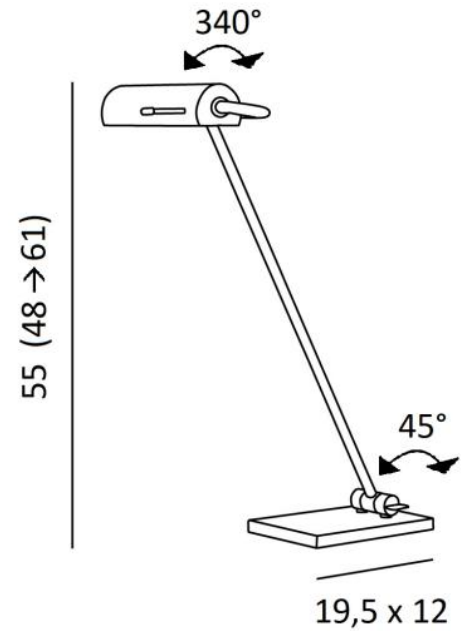

## POUNT

POUNT in brushed bronze. Metal finish code: 29

Remarkable desk light with movable arm and adjustable reflector. Its height is perfectly suited to a computer monitor and its use as a desk light  
**POUNT** is made entirely of solid brass, which makes it robust and attractive on a desk  
It is fitted with a powerful LED bulb, supplied with the luminaire, and is dimmable via a dimmer switch fitted to the power cord  
It is manufactured by experienced craftsmen and has remarkable finishes

### OVERALL SIZES

H55 (48→61)cm L48 x 20cm

### BASE

Solid brass base : 12 x 19,5 x 1,5cm

### TECHNICAL DATA

One metal E27 fitting

Desk light delivered with one LED bulb :

consumption 8W brightness 900lm colour temperature 2700°K

Dimmable LED-bulb

The reflector is adjustable trough 340°

Reflector dimensions : L18cm Ø6cm H4,5cm