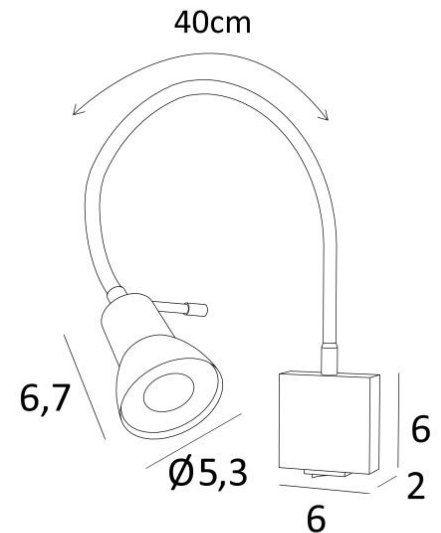

VEGA

VEGA in brushed bronze. Metal finish code: 29

VEGA is a small, practical reading light with a flexible and an articulated spotlight

The bulb is completely hidden by the spotlight

A classic reading light to be placed next to a bed, on the uprights of a bookcase or on top of a picture or painting

The spotlight is designed for a GU10 bulb that operates without a transformer and is easily dimmable by use of an external dimmer

A rocker switch is installed at the bottom of the wall base

OVERALL SIZES

L6cm |→43cm

BASE

6 x 2cm

TECHNICAL DATA

One GU10 fitting

Without transformer

Dimmable wall light

A 40cm flex. The spotlight can be directed to all directions

Spotlight dimensions : Ø2,8→5,3cm L6,7cm

A rocker switch at the bottom of the box

A fixing plate for the wall box ([plan in PDF](#))

Mandatory use of a LED bulb (safety)

AVAILABLE METAL FINISHES AND CODES