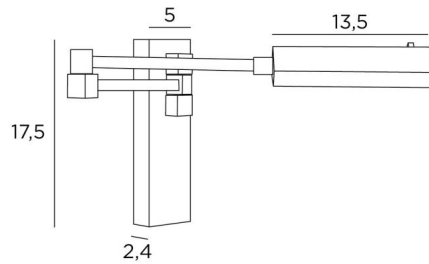

VESTA -SW

VESTA without switch in brushed bronze. Metal finish code: 29

VESTA is a wall light with a contemporary design with square and rectangular shapes. It can easily be integrated into a modern or classic interior. There is a model that can be placed on the left side of the bed and another to place on the right side, in order to facilitate the grip of the bar attached to the dome. The adjustable dome is equipped with a high-power LED which ensures an astonishing result with minimum energy consumption. Warm and generous light. A reading light and a desk light are associated with this wall light and this model exists with a toggle switch, see [VESTA +SW](#)

OVERALL SIZES

H17,5cm L5cm |→48cm

BASE : 5 x 17,5 x 2,4cm

TECHNICAL DATA

LED strip integrated in the reflector :

consumption 3,6W brightness 350lm colour temperature 2700°K

Driver: 24-240V 50-60Hz 500mA

Not dimmable wall light. Reflector dimensions: L13,5 x 3,2cm H2cm

Double arm, 180° articulated

Without switch

A fixing plate for the wall box ([plan in PDF](#))

AVAILABLE METAL FINISHES AND CODES

28 - Light bronze - 1687 028

29 - Brushed bronze - 1687 029

33 - Brushed nickel - 1687 033