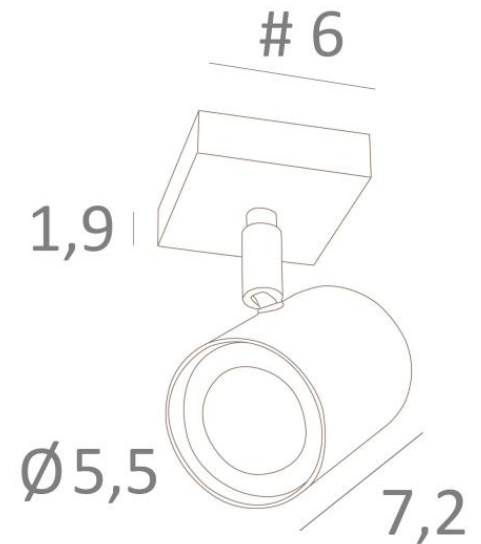

## MAGELLAN 1

MAGELLAN 1 in light bronze. Metal finish code: 28

**MAGELLAN 1** is a spotlight placed on a small square base

This ceiling light is discreet and easy to install. He is a must for adding more light to your home. To increase its efficiency, there are GU10 bulbs on the market with very high power and dimmable

### OVERALL SIZES

#6cm H9,5→11cm

### BASE

#6 x 1,9cm

### TECHNICAL DATA

One spotlight mounted on a ball joint adjustable in all directions

Spotlight dimensions: Ø5,5cm L7,2cm

One GU10 fitting

No driver, this spotlight works directly on 230V

Dimmable spotlight