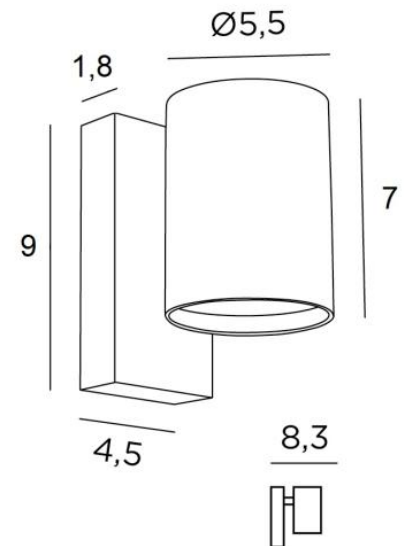

## MERAK 1

MERAK 1 in brushed bronze

**MERAK 1** is a classic wall lamp with a single light beam  
She will bring a nice "light" touch to your interior decoration  
Available with two light beams, see [MERAK 2](#)

### OVERALL SIZES

H9cm L5,5cm |→8,3cm

### BASE

4,5 x 9 x 1,8cm

### TECHNICAL DATA

One GU10 fitting  
Without transformer  
Dimmable wall light  
A fixing plate for the wall box ([plan in PDF](#))