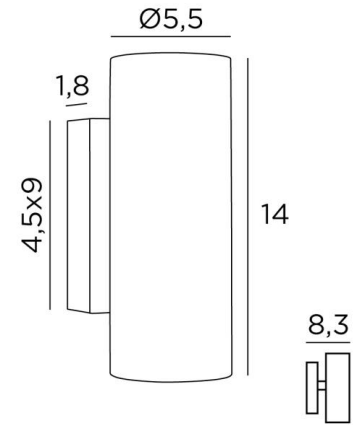

## MERAK 2

MERAK 2 in brushed bronze. Metal finish code: 29

**MERAK 2** is a traditional wall light with double light beams to add beautiful lighting effects to your walls  
This wall light works without transformer and is dimmable by use of an external dimmer  
It will undoubtedly bring a nice presence to your decoration

### OVERALL SIZES

H14cm L5,5cm |→8,3cm

### BASE

4,5 x 9 x 1,8cm

### TECHNICAL DATA

Two GU10 fittings

Without transformer

Dimmable wall light

A fixing plate for the wall box ([plan in PDF](#))