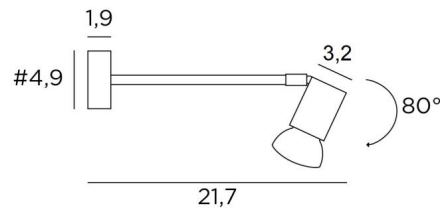

PEGASE

PEGASE in brushed nickel. Metal finish code: 33

Small wall light with movable spotlight that can be used to illuminate a picture or to be placed on the uprights of a bookcase

The small square spot is designed for a GU10 bulb, which operates without a transformer and can be dimmed by means of an external dimmer

OVERALL SIZES

#4,9cm |→21,7cm

BASE

#4,9 x 1,9cm

TECHNICAL DATA

One GU10 fitting

Without transformer

Dimmable wall light

The spotlight can be rotated vertically through 80°. Horizontally through 270°

Spotlight dimensions: #3,2cm L5cm

A fixing plate for the wall box ([plan in PDF](#))

AVAILABLE METAL FINISHES AND CODES

	01 - Structured white - 1665 001
	02 - Structured black - 1665 002
	29 - Brushed bronze - 1665 029
	33 - Brushed nickel - 1665 033