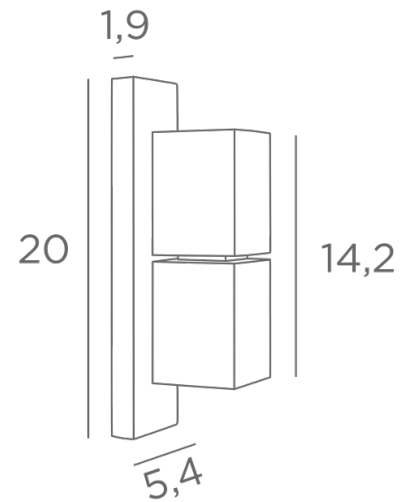

GAMMA 2

GAMMA 2 in brushed bronze. Metal finish code: 29

Wall light with two square spotlights in a beautiful contemporary design

GAMMA 2 brings a beautiful lighting atmosphere to your wall

This luminaire works without a transformer and is dimmable by use of an external dimmer

Also available with one spot in one direction, see [GAMMA 1](#)

OVERALL SIZES

H20cm L5,4cm |→8cm

BASE

5,4 x 20 x 1,9cm

TECHNICAL DATA

Two GU10 fittings

Without transformer