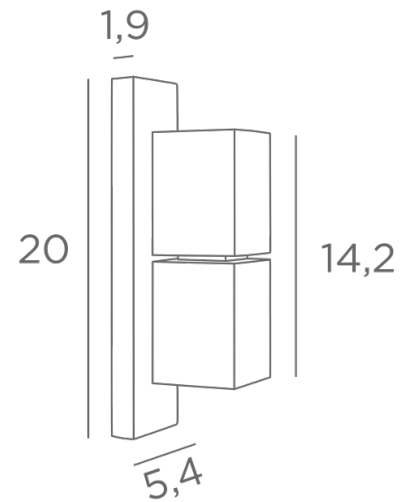

## GAMMA 2

GAMMA 2 in brushed bronze. Metal finish code: 29

Wall light with two square spotlights in a beautiful contemporary design

**GAMMA 2** brings a beautiful lighting atmosphere to your wall

This luminaire works without a transformer and is dimmable by use of an external dimmer

Also available with one spot in one direction, see [GAMMA 1](#)

### OVERALL SIZES

H20cm L5,4cm |→8cm

### BASE

5,4 x 20 x 1,9cm