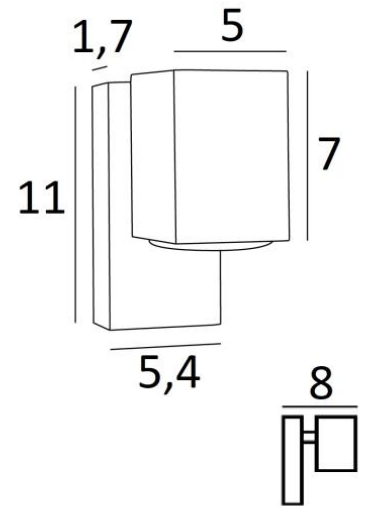

GAMMA 1

GAMMA 1 in brushed bronze. Metal finish code: 29

Small wall light with square spotlight in a beautiful contemporary design. She brings a beautiful lighting atmosphere to your wall

This luminaire works without a transformer and is dimmable by use of an external dimmer

Also available with two-way spotlights, see [GAMMA 2](#)

OVERALL SIZES

H11cm L5,4cm |→8cm

BASE

5,4 x 11 x 1,7cm

TECHNICAL DATA

One GU10 fitting

Without transformer

Dimmable wall light

A fixing plate for the wall box ([plan in PDF](#))

AVAILABLE METAL FINISHES AND CODES

29 - Brushed bronze - 1640 029

33 - Brushed nickel - 1640 033