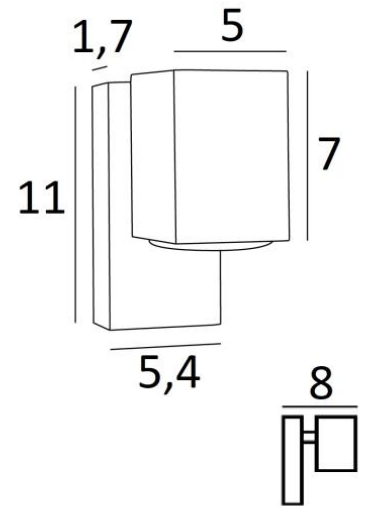

## GAMMA 1

GAMMA 1 in brushed bronze. Metal finish code: 29

Small wall light with square spotlight in a beautiful contemporary design. She brings a beautiful lighting atmosphere to your wall

This luminaire works without a transformer and is dimmable by use of an external dimmer

### OVERALL SIZES

H11cm L5,4cm |→8cm

### BASE

5,4 x 11 x 1,7cm