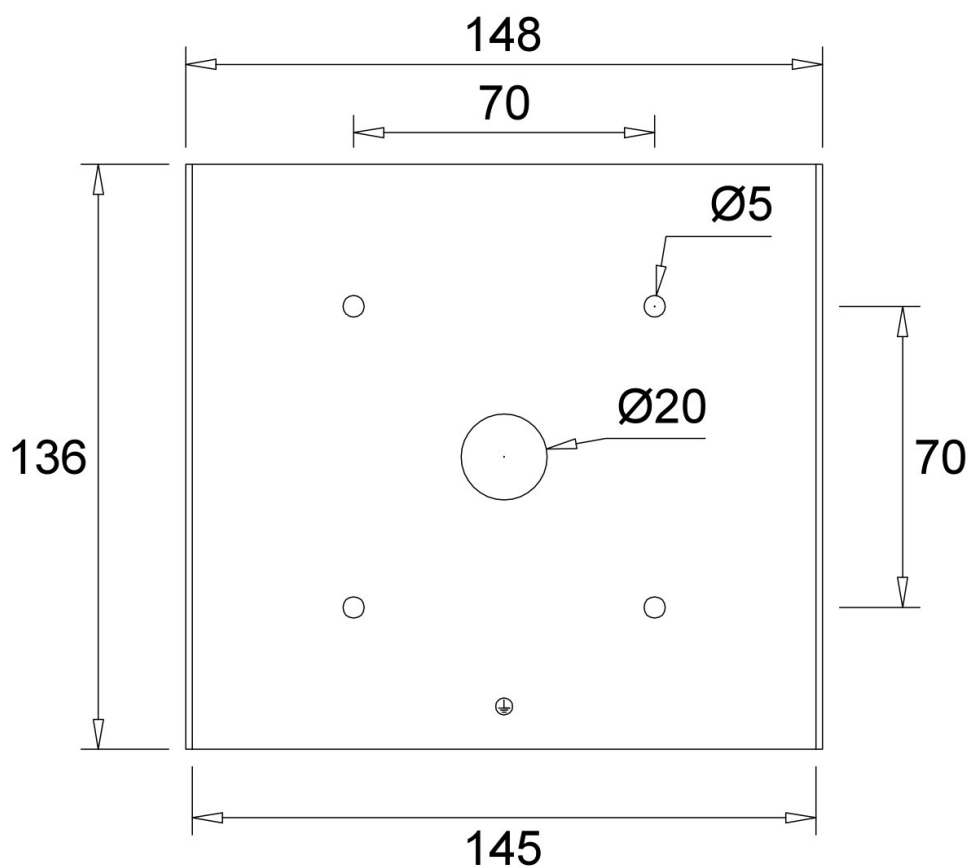

MANI 6

DAVIDTS LIGHTING

Chaussée de Waterloo, 848-856 - B-1180 Brussels - Belgium
T +32.2.375.76.46 - F +32.2.375.82.65
info@davidts.com - www.davidts.com