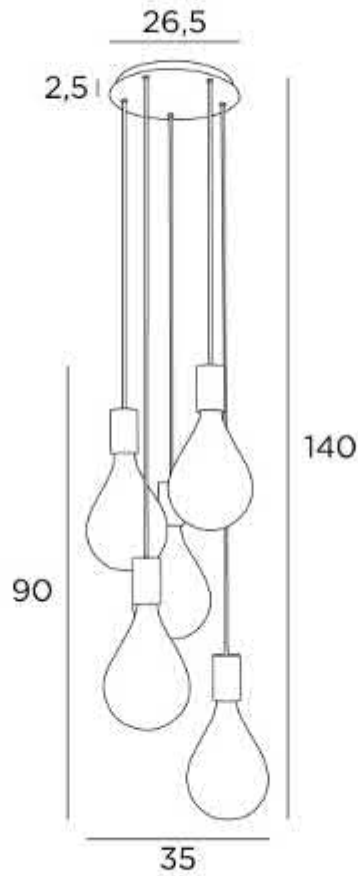

MERCURY 5 o H140cm

DAVIDTS LIGHTING

Chaussée de Waterloo, 850-854
B-1180 Brussels - Belgium
Phone +32.2.375.76.46 - Fax +32.2.375.82.65
info@davidts.com - www.davidts.com

The finish of the ceiling base & the cover fittings:

1. LIGHT BRONZE (28) ☐ BRUSHED BRONZE (29) ☐ STRUCTURED BLACK (02) ☐ BRUSHED BRASS (25) ☐ STRUCTURED WHITE (01) ☐

The color of the cable :

1. BLACK ☐ GOLD ☐ WHITE ☐

The color of the bulbs :

1. ALWAYS GOLD ☒