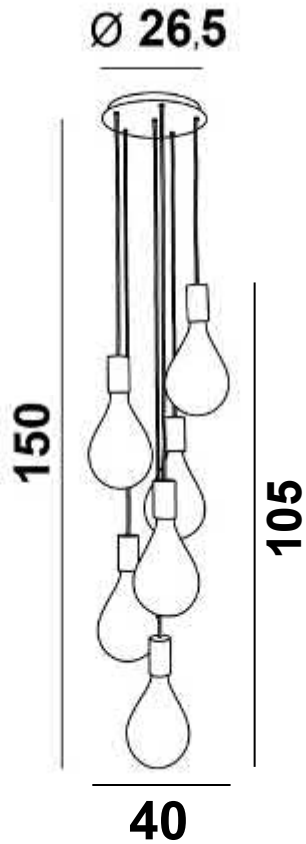

Usual situations