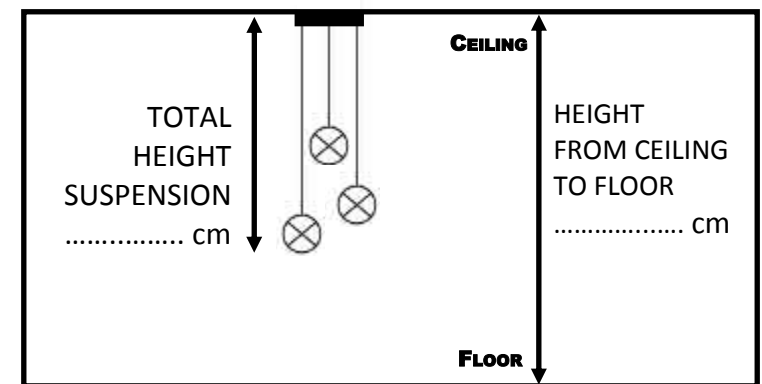

MERCURY 8 o H180cm

DAVIDTS LIGHTING

Chaussée de Waterloo, 850-854
B-1180 Brussels - Belgium
Phone +32.2.375.76.46 - Fax +32.2.375.82.65
info@davidts.com - www.davidts.com

The finish of the ceiling base & the cover fittings:

1. LIGHT BRONZE (28) ☐ BRUSHED BRONZE (29) ☐ STRUCTURED BLACK (02) ☐ BRUSHED BRASS (25) ☐ STRUCTURED WHITE (01) ☐

The color of the cable :

1. BLACK ☐ GOLD ☐ WHITE ☐

The color of the bulbs :

1. ALWAYS GOLD ☒