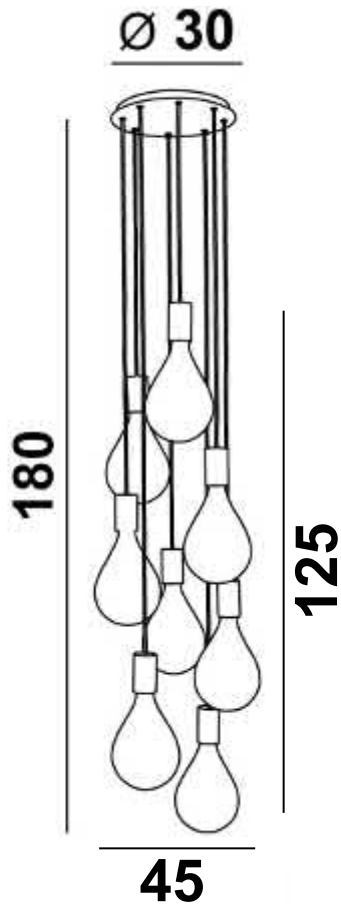

Usual situations