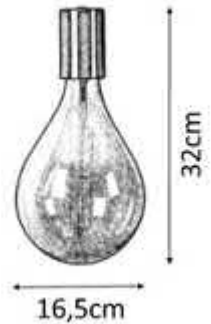

MERCURY 6 o H150cm

DAVIDTS LIGHTING

Chaussée de Waterloo, 850-854
B-1180 Brussels - Belgium
Phone +32.2.375.76.46 - Fax +32.2.375.82.65
info@davidts.com - www.davidts.com

The finish of the ceiling base & the cover fittings:

1. LIGHT BRONZE (28) ☐ BRUSHED BRONZE (29) ☐ STRUCTURED BLACK (02) ☐ BRUSHED BRASS (25) ☐ STRUCTURED WHITE (01) ☐

The color of the cable :

1. BLACK ☐ GOLD ☐ WHITE ☐

The color of the bulbs :

1. ALWAYS GOLD ☒