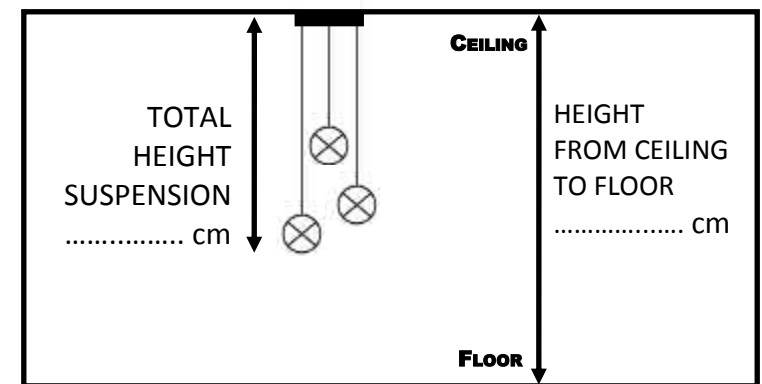

MERCURY 5 o H140cm

DAVIDTS LIGHTING

Chaussée de Waterloo, 850-854
B-1180 Brussels - Belgium
Phone +32.2.375.76.46 - Fax +32.2.375.82.65
info@davidts.com - www.davidts.com

The finish of the ceiling base & the cover fittings:

1. LIGHT BRONZE (28) ☐ BRUSHED BRONZE (29) ☐ STRUCTURED BLACK (02) ☐ BRUSHED BRASS (25) ☐ STRUCTURED WHITE (01) ☐

The color of the cable :

1. BLACK ☐ GOLD ☐ WHITE ☐

The color of the bulbs :

1. ALWAYS GOLD ☒