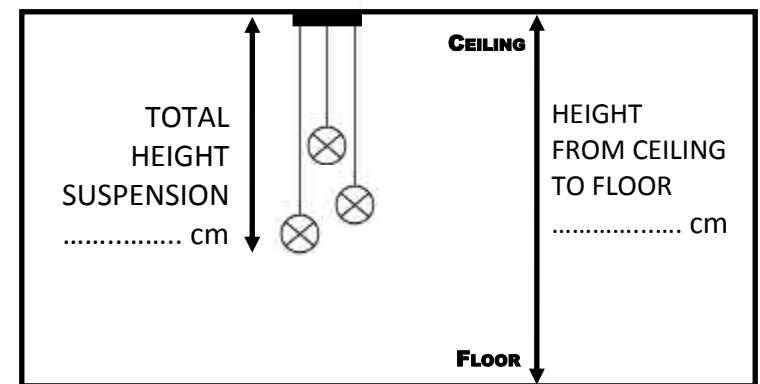

MERCURY 6 o H150cm

DAVIDTS LIGHTING

Chaussée de Waterloo, 850-854
B-1180 Brussels - Belgium
Phone +32.2.375.76.46 - Fax +32.2.375.82.65
info@davidts.com - www.davidts.com

The finish of the ceiling base & the cover fittings:

1. LIGHT BRONZE (28) ☐ BRUSHED BRONZE (29) ☐ STRUCTURED BLACK (02) ☐ BRUSHED BRASS (25) ☐ STRUCTURED WHITE (01) ☐

The color of the cable :

1. BLACK ☐ GOLD ☐ WHITE ☐

The color of the bulbs :

1. ALWAYS GOLD ☒