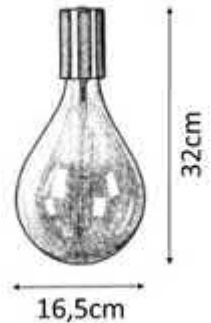

MERCURY 8 o H115cm

DAVIDTS LIGHTING

Chaussée de Waterloo, 850-854
B-1180 Brussels - Belgium
Phone +32.2.375.76.46 - Fax +32.2.375.82.65
info@davidts.com - www.davidts.com

The finish of the ceiling base & the cover fittings:

1. LIGHT BRONZE (28) ☐ BRUSHED BRONZE (29) ☐ STRUCTURED BLACK (02) ☐ BRUSHED BRASS (25) ☐ STRUCTURED WHITE (01) ☐

The color of the cable :

1. BLACK ☐ GOLD ☐ WHITE ☐

The color of the bulbs :

1. ALWAYS GOLD ☒