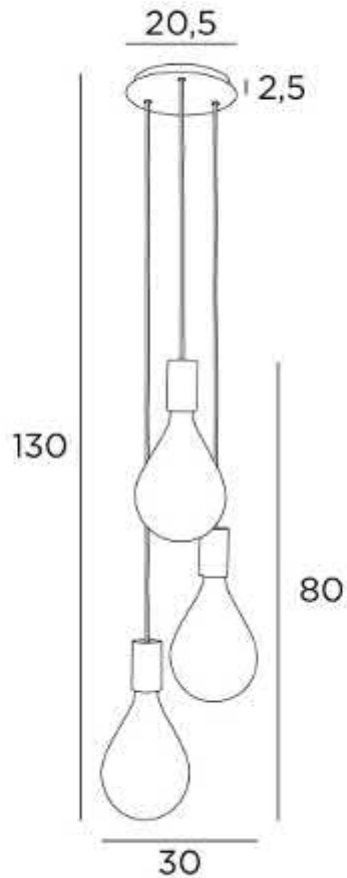

MERCURY 3 o H130cm

DAVIDTS LIGHTING

Chaussée de Waterloo, 850-854
B-1180 Brussels - Belgium
Phone +32.2.375.76.46 - Fax +32.2.375.82.65
info@davidts.com - www.davidts.com