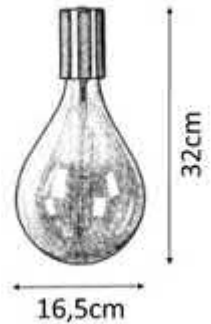

MERCURY 8 o H180cm

DAVIDTS LIGHTING

Chaussée de Waterloo, 850-854
B-1180 Brussels - Belgium
Phone +32.2.375.76.46 - Fax +32.2.375.82.65
info@davidts.com - www.davidts.com

The finish of the ceiling base & the cover fittings:

1. LIGHT BRONZE (28) ☐ BRUSHED BRONZE (29) ☐ STRUCTURED BLACK (02) ☐ BRUSHED BRASS (25) ☐ STRUCTURED WHITE (01) ☐

The color of the cable :

1. BLACK ☐ GOLD ☐ WHITE ☐

The color of the bulbs :

1. ALWAYS GOLD ☒