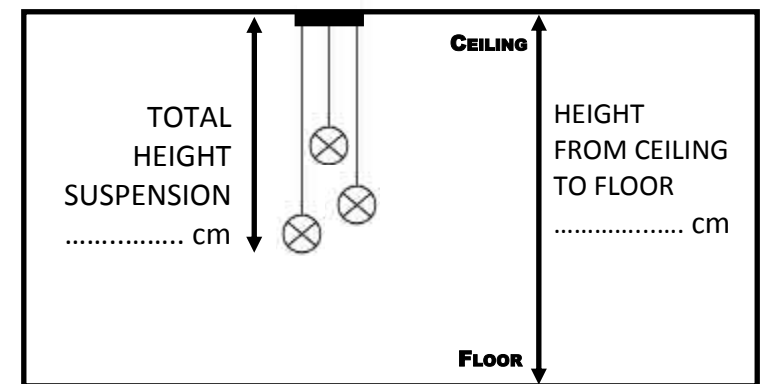

MERCURY 8 o H115cm

DAVIDTS LIGHTING

Chaussée de Waterloo, 850-854
B-1180 Brussels - Belgium
Phone +32.2.375.76.46 - Fax +32.2.375.82.65
info@davidts.com - www.davidts.com

The finish of the ceiling base & the cover fittings:

1. LIGHT BRONZE (28) ☐ BRUSHED BRONZE (29) ☐ STRUCTURED BLACK (02) ☐ BRUSHED BRASS (25) ☐ STRUCTURED WHITE (01) ☐

The color of the cable :

1. BLACK ☐ GOLD ☐ WHITE ☐

The color of the bulbs :

1. ALWAYS GOLD ☒