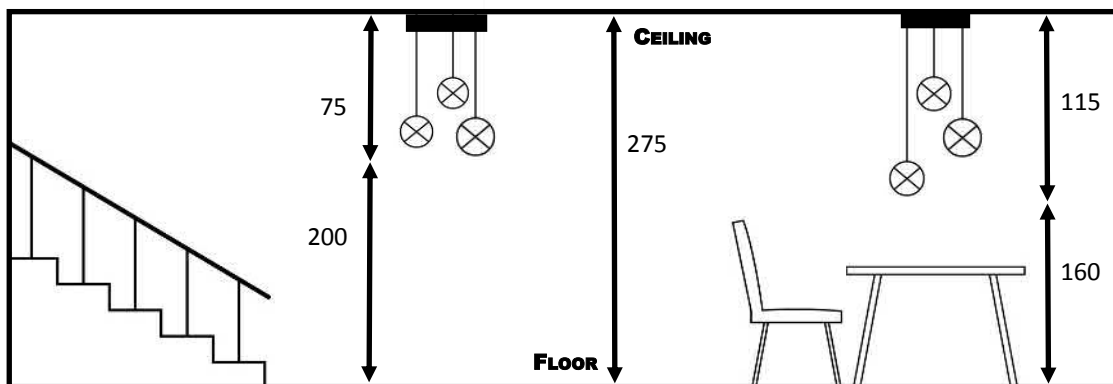

The color of the bulbs :

1. SILVER ☐ GOLD ☐

Usual situations