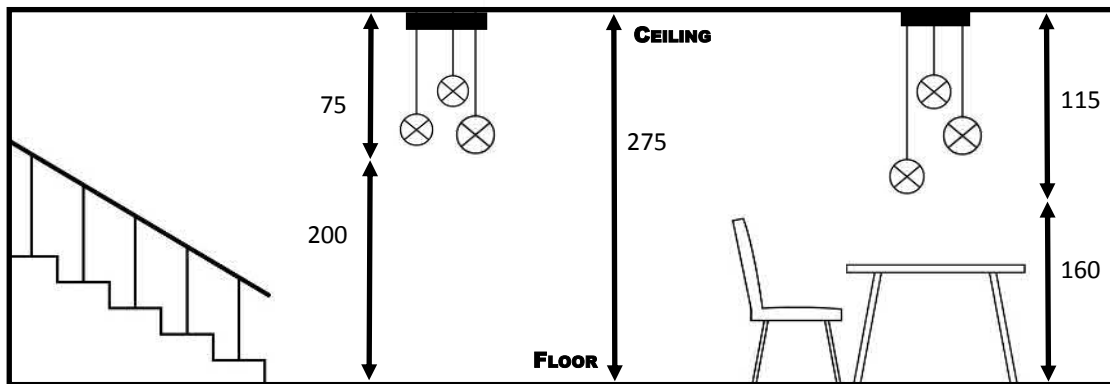

ARTEMIS 5 # H112cm

DAVIDTS LIGHTING

Chaussée de Waterloo, 850-854
B-1180 Brussels - Belgium
Phone +32.2.375.76.46 - Fax +32.2.375.82.65
info@davidts.com - www.davidts.com

The finish of the ceiling base & the cover fittings:

1. LIGHT BRONZE (28) ☐ BRUSHED BRONZE (29) ☐ STRUCTURED BLACK (02) ☐ BRUSHED BRASS (25) ☐ STRUCTURED WHITE (01) ☐

The color of the cables :

1. BLACK ☐ GOLD ☐ WHITE ☐

The color of the bulbs :

1. SILVER ☐ GOLD ☐

Usual situations