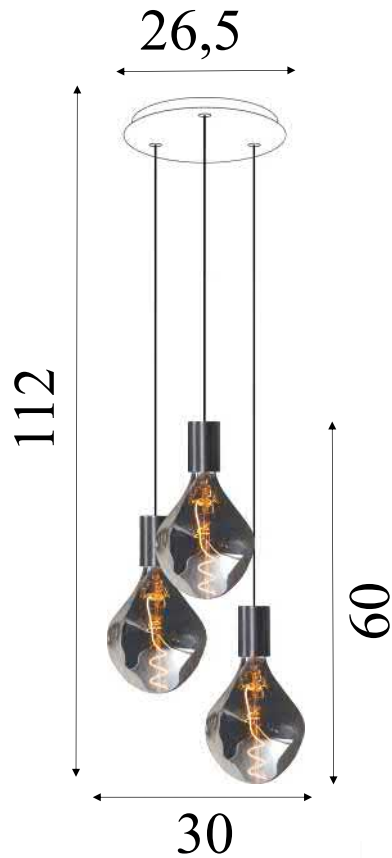

ARTEMIS A3 0 H112cm