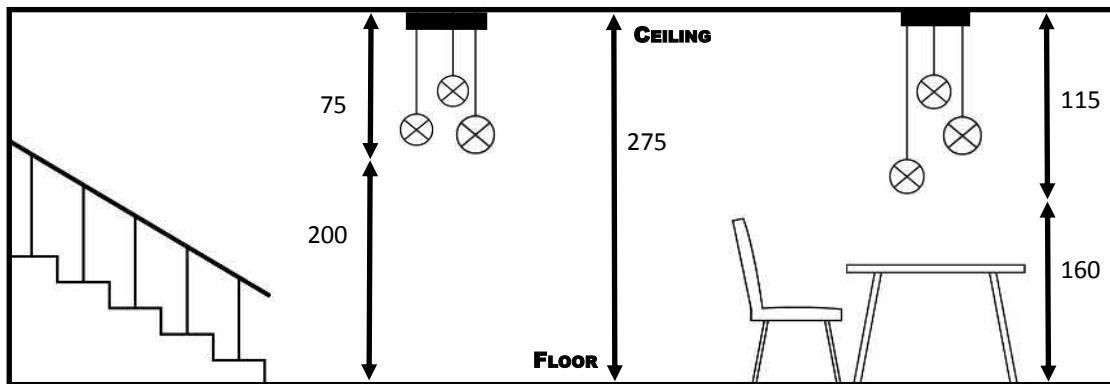

ARTEMIS 9 Ø H112cm

DAVIDTS LIGHTING

Chaussée de Waterloo, 850-854
B-1180 Brussels - Belgium
Phone +32.2.375.76.46 - Fax +32.2.375.82.65
info@davidts.com - www.davidts.com

The finish of the ceiling base & the cover fittings:

1. LIGHT BRONZE (28) ☐ BRUSHED BRONZE (29) ☐ STRUCTURED BLACK (02) ☐ BRUSHED BRASS (25) ☐ STRUCTURED WHITE (01) ☐

The color of the cables :

1. BLACK ☐ GOLD ☐ WHITE ☐

The color of the bulbs :

1. SILVER ☐ GOLD ☐

Usual situations