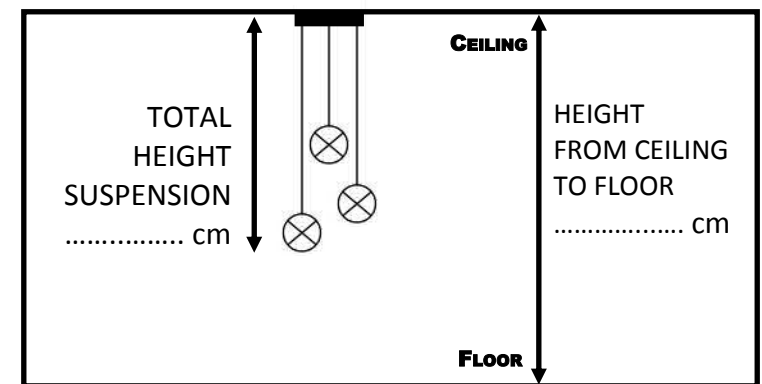

ARTEMIS 7 Ø H112cm

DAVIDTS LIGHTING

Chaussée de Waterloo, 850-854
B-1180 Brussels - Belgium
Phone +32.2.375.76.46 - Fax +32.2.375.82.65
info@davidts.com - www.davidts.com

The finish of the ceiling base & the cover fittings:

1. LIGHT BRONZE (28) ☐ BRUSHED BRONZE (29) ☐ STRUCTURED BLACK (02) ☐ BRUSHED BRASS (25) ☐ STRUCTURED WHITE (01) ☐

The color of the cables :

1. BLACK ☐ GOLD ☐ WHITE ☐

The color of the bulbs :

1. SILVER ☐ GOLD ☐

Your order