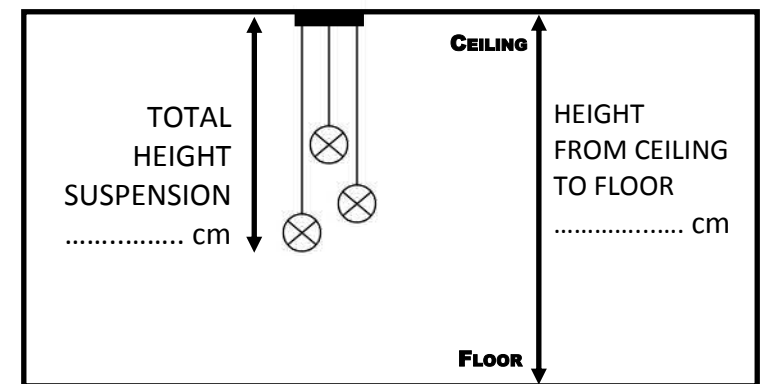

Your order

Your order