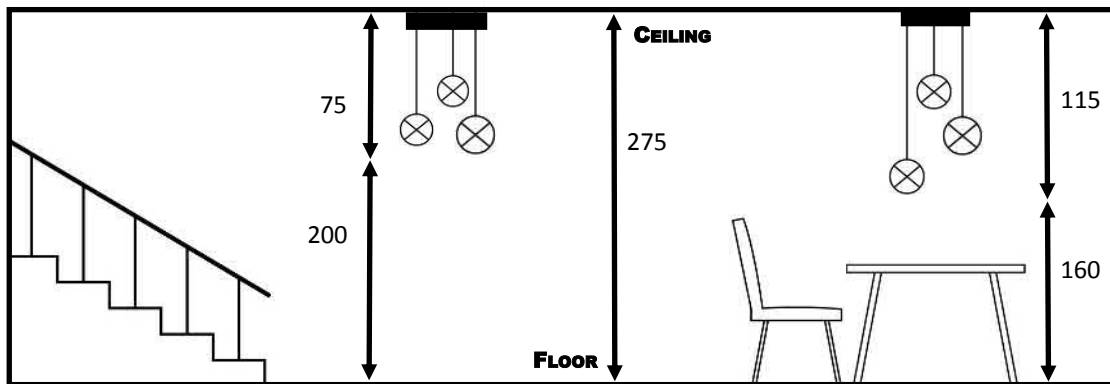

ARTEMIS 5 0 H112cm

DAVIDTS LIGHTING

Chaussée de Waterloo, 850-854
B-1180 Brussels - Belgium
Phone +32.2.375.76.46 - Fax +32.2.375.82.65
info@davidts.com - www.davidts.com

The finish of the ceiling base & the cover fittings:

1. LIGHT BRONZE (28) ☐ BRUSHED BRONZE (29) ☐ STRUCTURED BLACK (02) ☐ BRUSHED BRASS (25) ☐ STRUCTURED WHITE (01) ☐

The color of the cables :

1. BLACK ☐ GOLD ☐ WHITE ☐

The color of the bulbs :

1. SILVER ☐ GOLD ☐

Usual situations