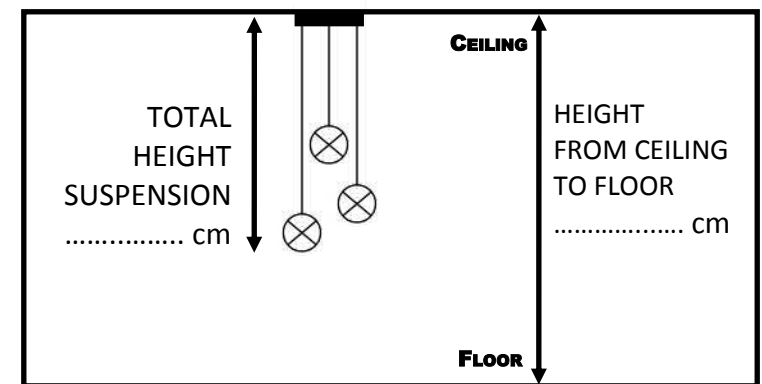

ARTEMIS A3 0 H112cm

DAVIDTS LIGHTING

Chaussée de Waterloo, 850-854
B-1180 Brussels - Belgium
Phone +32.2.375.76.46 - Fax +32.2.375.82.65
info@davidts.com - www.davidts.com

The finish of the ceiling base & the cover fittings:

1. LIGHT BRONZE (28) ☐ BRUSHED BRONZE (29) ☐ STRUCTURED BLACK (02) ☐ BRUSHED BRASS (25) ☐ STRUCTURED WHITE (01) ☐

The color of the cables :

1. BLACK ☐ GOLD ☐ WHITE ☐

The color of the bulbs :

1. SILVER ☐ GOLD ☐

Your order