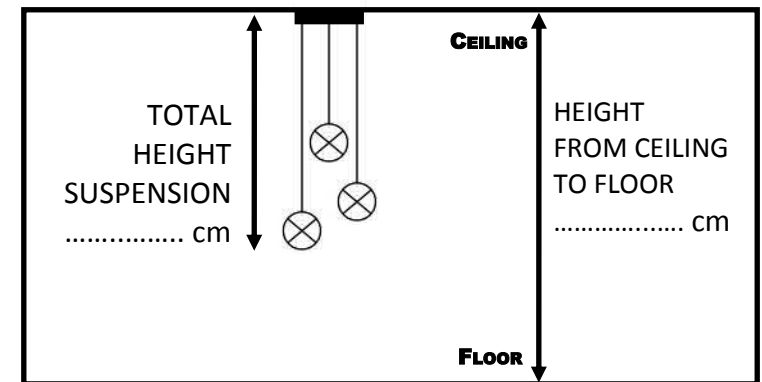

Your order

ARTEMIS 7 Ø H112cm

DAVIDTS LIGHTING

Chaussée de Waterloo, 850-854
 B-1180 Brussels - Belgium
 Phone +32.2.375.76.46 - Fax +32.2.375.82.65
 info@davidts.com - www.davidts.com

The finish of the ceiling base & the cover fittings: