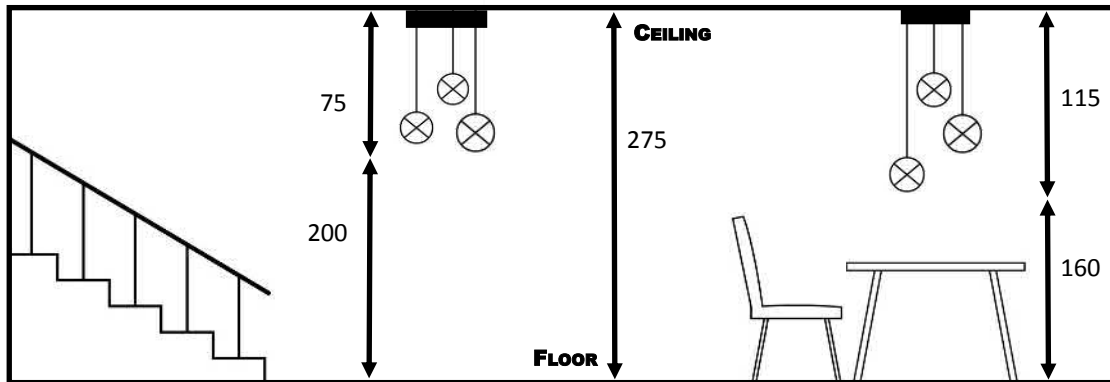

DAVIDTS LIGHTING

Chaussée de Waterloo, 850-854
B-1180 Brussels - Belgium
Phone +32.2.375.76.46 - Fax +32.2.375.82.65
info@davidts.com - www.davidts.com

The finish of the ceiling base & the cover fittings:

- LIGHT BRONZE (28) ☐
- BRUSHED BRONZE (29) ☐
- STRUCTURED BLACK (02) ☐
- BRUSHED BRASS (25) ☐
- STRUCTURED WHITE (01) ☐

The color of the cables :

- BLACK ☐
- GOLD ☐
- WHITE ☐

The color of the bulbs :

- SILVER ☐
- GOLD ☐

Usual situations