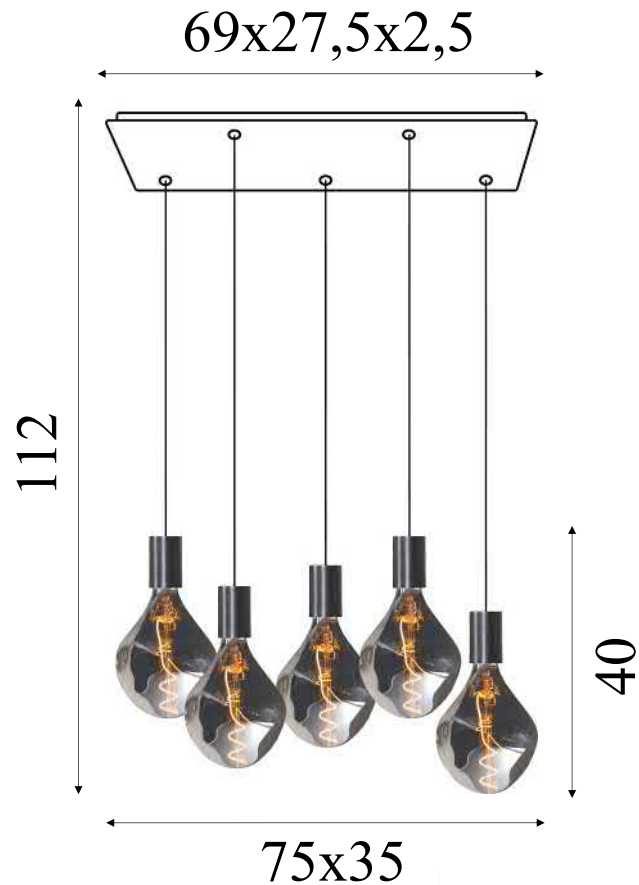

- LIGHT BRONZE (28) BRUSHED BRONZE (29) STRUCTURED BLACK (02) BRUSHED BRASS (25) STRUCTURED WHITE (01)

The color of the cables :

- BLACK GOLD WHITE

The color of the bulbs :

- SILVER GOLD

Usual situations

Your order