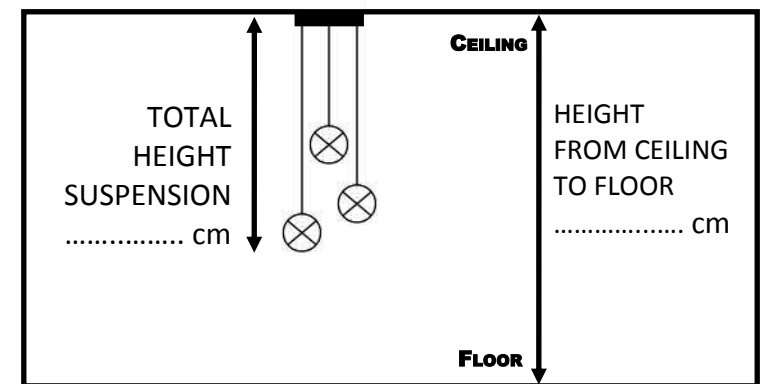

ARTEMIS 9 # H112cm

DAVIDTS LIGHTING

Chaussée de Waterloo, 850-854
B-1180 Brussels - Belgium
Phone +32.2.375.76.46 - Fax +32.2.375.82.65
info@davidts.com - www.davidts.com

The finish of the ceiling base & the cover fittings:

1. LIGHT BRONZE (28) ☐ BRUSHED BRONZE (29) ☐ STRUCTURED BLACK (02) ☐ BRUSHED BRASS (25) ☐ STRUCTURED WHITE (01) ☐

The color of the cables :

1. BLACK ☐ GOLD ☐ WHITE ☐

The color of the bulbs :

1. SILVER ☐ GOLD ☐

Your order