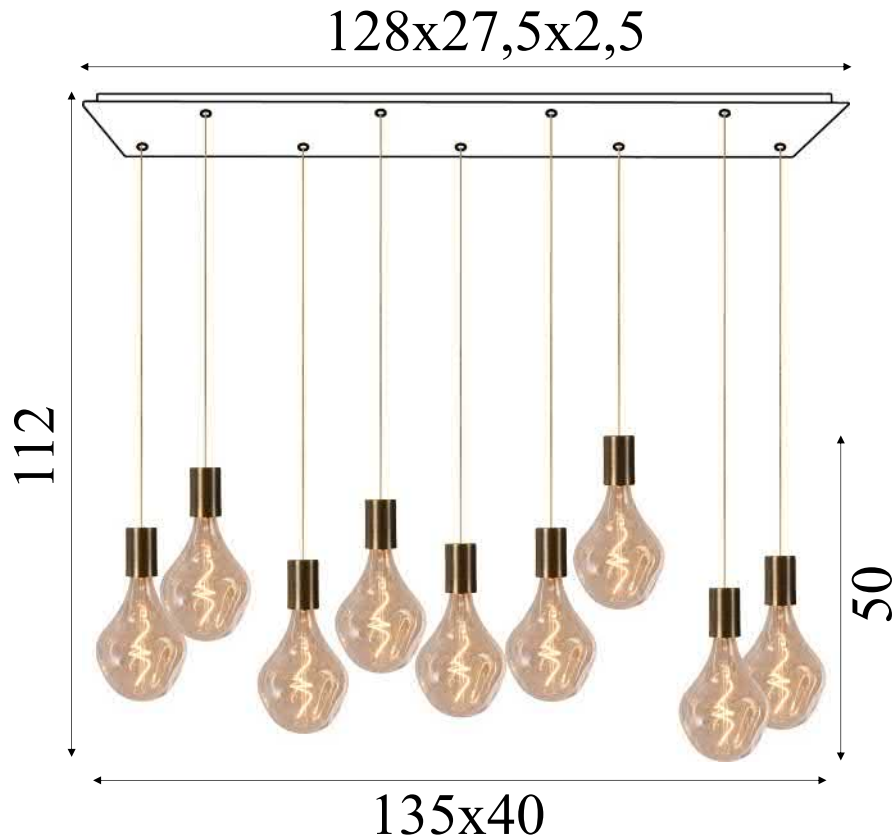

- LIGHT BRONZE (28) BRUSHED BRONZE (29) STRUCTURED BLACK (02) BRUSHED BRASS (25) STRUCTURED WHITE (01)

The color of the cables :

- BLACK GOLD WHITE

The color of the bulbs :

- SILVER GOLD

Usual situations

Your order