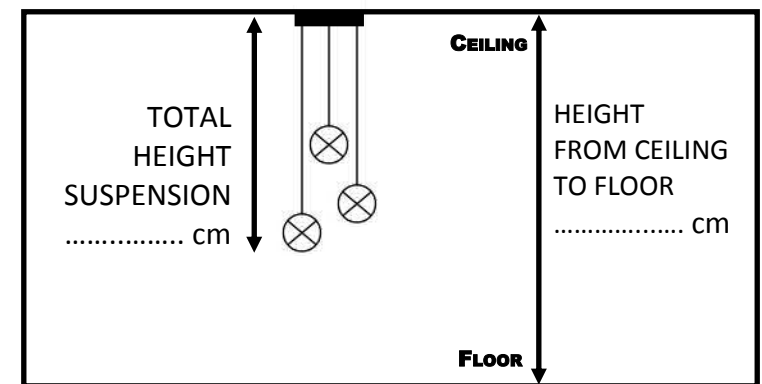

ARTEMIS 6 Ø H112cm

DAVIDTS LIGHTING

Chaussée de Waterloo, 850-854
B-1180 Brussels - Belgium
Phone +32.2.375.76.46 - Fax +32.2.375.82.65
info@davidts.com - www.davidts.com

The finish of the ceiling base & the cover fittings:

1. LIGHT BRONZE (28) ☐ BRUSHED BRONZE (29) ☐ STRUCTURED BLACK (02) ☐ BRUSHED BRASS (25) ☐ STRUCTURED WHITE (01) ☐

The color of the cables :

1. BLACK ☐ GOLD ☐ WHITE ☐

The color of the bulbs :

1. SILVER ☐ GOLD ☐

Your order