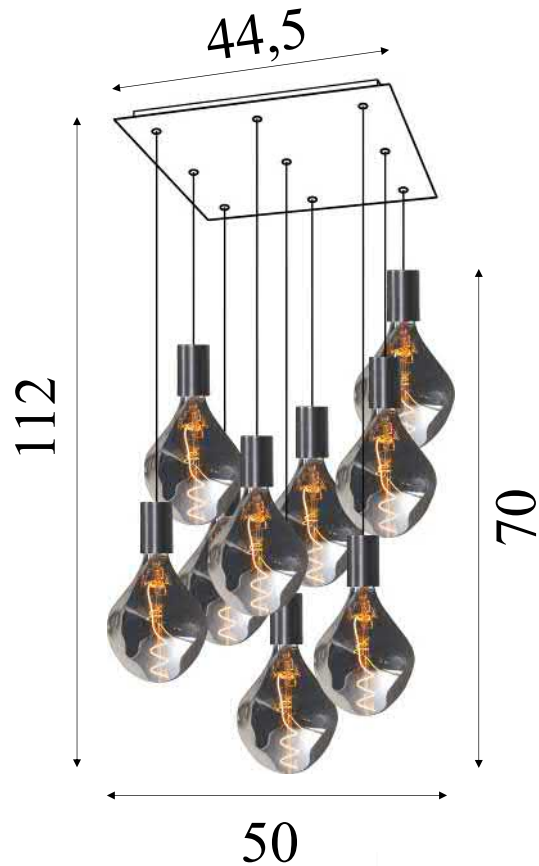

- LIGHT BRONZE (28) BRUSHED BRONZE (29) STRUCTURED BLACK (02) BRUSHED BRASS (25) STRUCTURED WHITE (01)

The color of the cables :

- BLACK GOLD WHITE

The color of the bulbs :

- SILVER GOLD

Usual situations

Your order