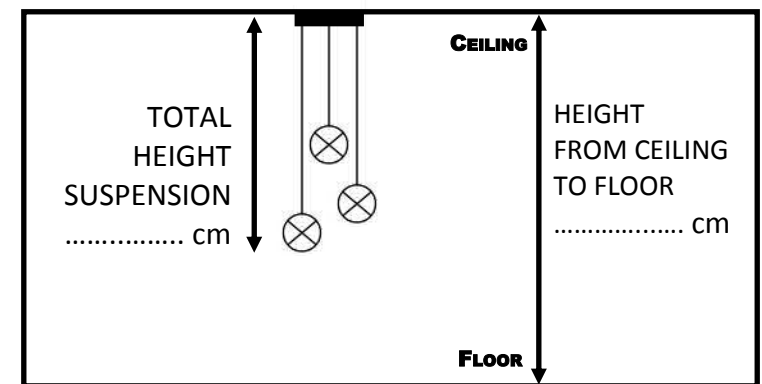

ARTEMIS 5 # H112cm

DAVIDTS LIGHTING

Chaussée de Waterloo, 850-854
B-1180 Brussels - Belgium
Phone +32.2.375.76.46 - Fax +32.2.375.82.65
info@davidts.com - www.davidts.com

The finish of the ceiling base & the cover fittings:

1. LIGHT BRONZE (28) ☐ BRUSHED BRONZE (29) ☐ STRUCTURED BLACK (02) ☐ BRUSHED BRASS (25) ☐ STRUCTURED WHITE (01) ☐

The color of the cables :

1. BLACK ☐ GOLD ☐ WHITE ☐

The color of the bulbs :

1. SILVER ☐ GOLD ☐

Your order