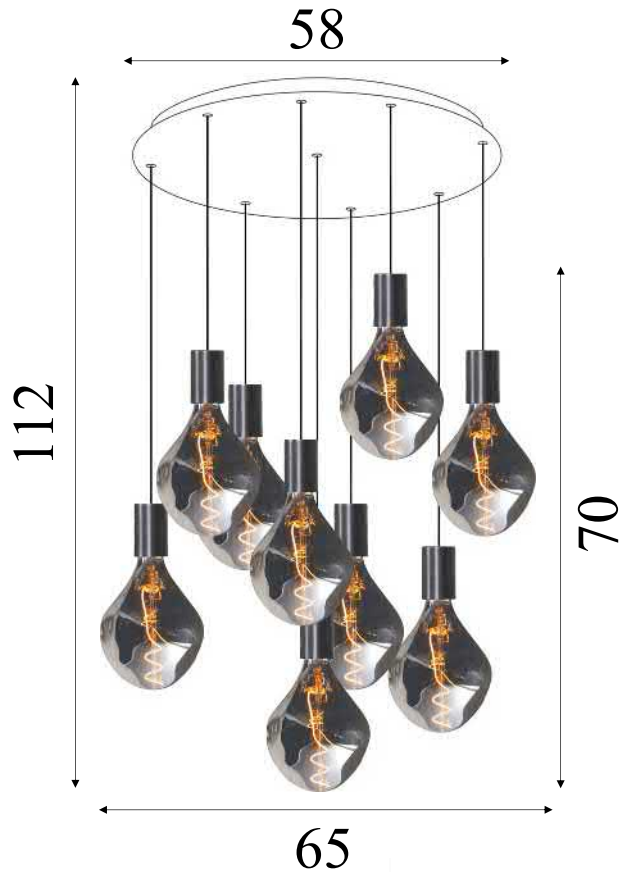

- LIGHT BRONZE (28) BRUSHED BRONZE (29) STRUCTURED BLACK (02) BRUSHED BRASS (25) STRUCTURED WHITE (01)

The color of the cables :

- BLACK GOLD WHITE

The color of the bulbs :

- SILVER GOLD

Usual situations

Your order