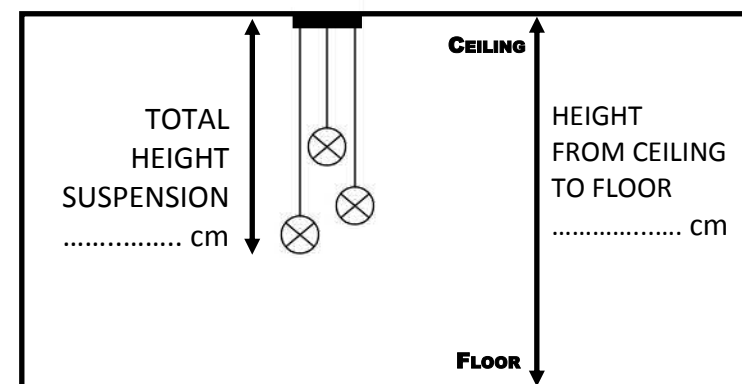

ARTEMIS 7 # H112cm

DAVIDTS LIGHTING

Chaussée de Waterloo, 850-854
B-1180 Brussels - Belgium
Phone +32.2.375.76.46 - Fax +32.2.375.82.65
info@davidts.com - www.davidts.com

The finish of the ceiling base & the cover fittings:

1. LIGHT BRONZE (28) ☐ BRUSHED BRONZE (29) ☐ STRUCTURED BLACK (02) ☐ BRUSHED BRASS (25) ☐ STRUCTURED WHITE (01) ☐

The color of the cables :

1. BLACK ☐ GOLD ☐ WHITE ☐

The color of the bulbs :

1. SILVER ☐ GOLD ☐

Your order