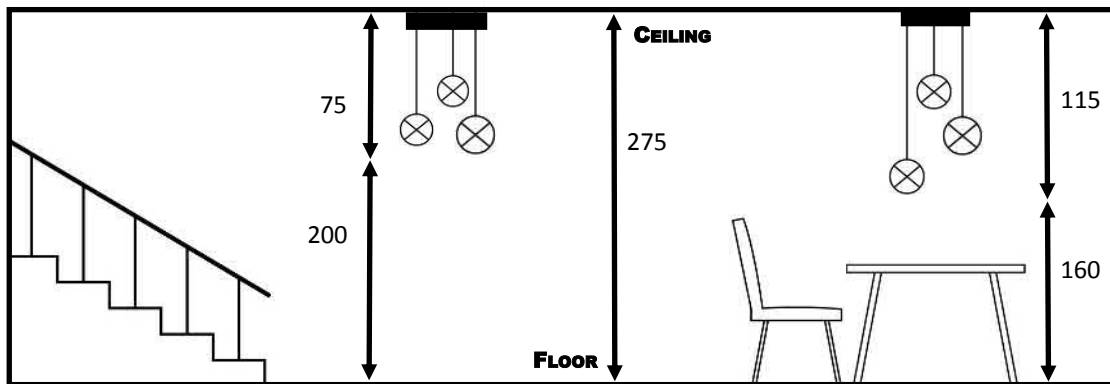

ARTEMIS SQ 9 H112cm

DAVIDTS LIGHTING

Chaussée de Waterloo, 850-854
B-1180 Brussels - Belgium
Phone +32.2.375.76.46 - Fax +32.2.375.82.65
info@davidts.com - www.davidts.com

The finish of the ceiling base & the cover fittings:

1. LIGHT BRONZE (28) ☐ BRUSHED BRONZE (29) ☐ STRUCTURED BLACK (02) ☐ BRUSHED BRASS (25) ☐ STRUCTURED WHITE (01) ☐

The color of the cables :

1. BLACK ☐ GOLD ☐ WHITE ☐

The color of the bulbs :

1. SILVER ☐ GOLD ☐

Usual situations