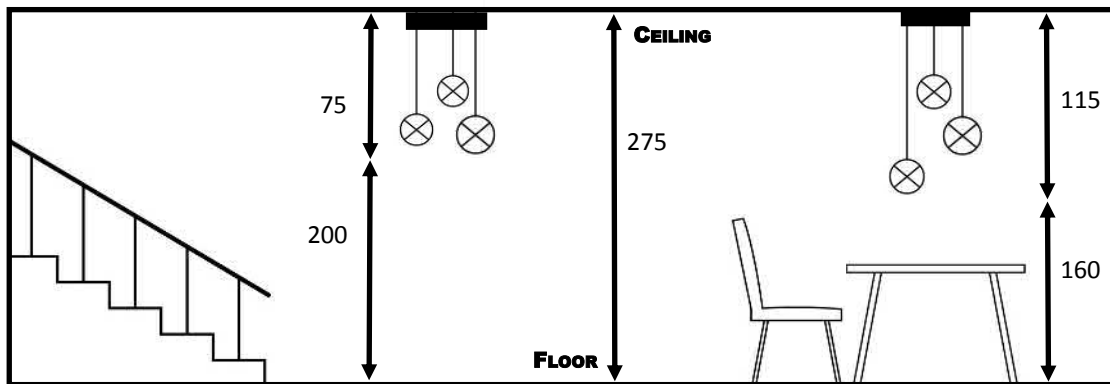

The color of the bulbs :

1. SILVER ☐ GOLD ☐