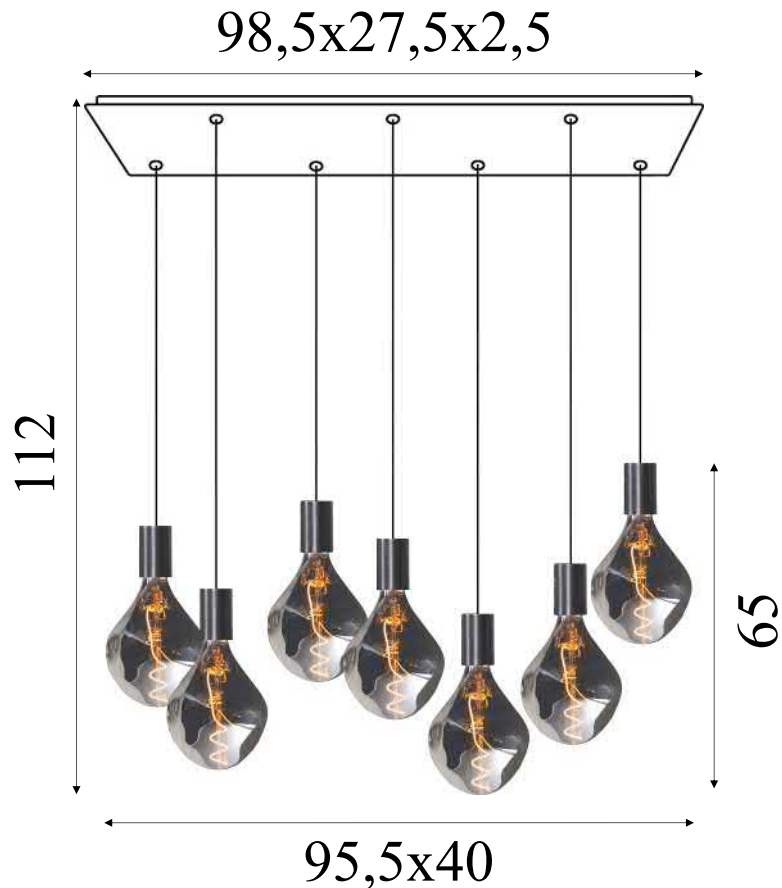

- LIGHT BRONZE (28) BRUSHED BRONZE (29) STRUCTURED BLACK (02) BRUSHED BRASS (25) STRUCTURED WHITE (01)

The color of the cables :

- BLACK GOLD WHITE

The color of the bulbs :

- SILVER GOLD

Usual situations

Your order