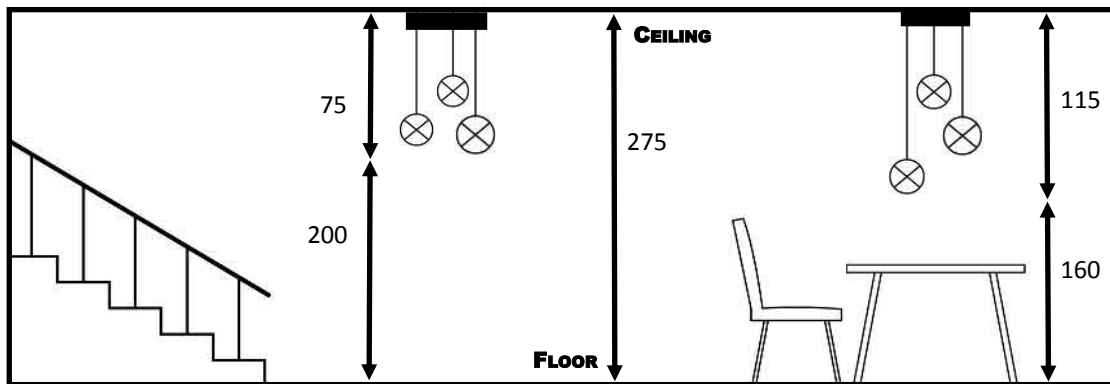

ARTEMIS 6 Ø H112cm

DAVIDTS LIGHTING

Chaussée de Waterloo, 850-854
B-1180 Brussels - Belgium
Phone +32.2.375.76.46 - Fax +32.2.375.82.65
info@davidts.com - www.davidts.com

The finish of the ceiling base & the cover fittings:

1. LIGHT BRONZE (28) ☐ BRUSHED BRONZE (29) ☐ STRUCTURED BLACK (02) ☐ BRUSHED BRASS (25) ☐ STRUCTURED WHITE (01) ☐

The color of the cables :

1. BLACK ☐ GOLD ☐ WHITE ☐

The color of the bulbs :

1. SILVER ☐ GOLD ☐

Usual situations