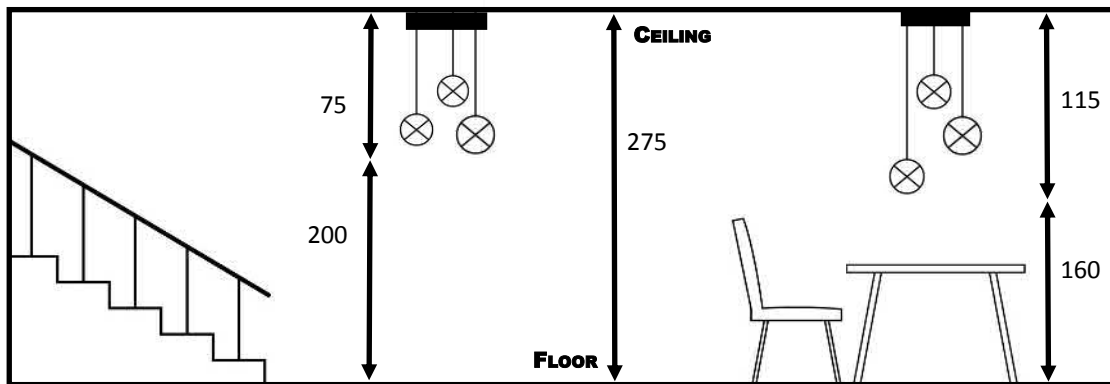

The color of the bulbs :

1. SILVER ☐ GOLD ☐

Usual situations