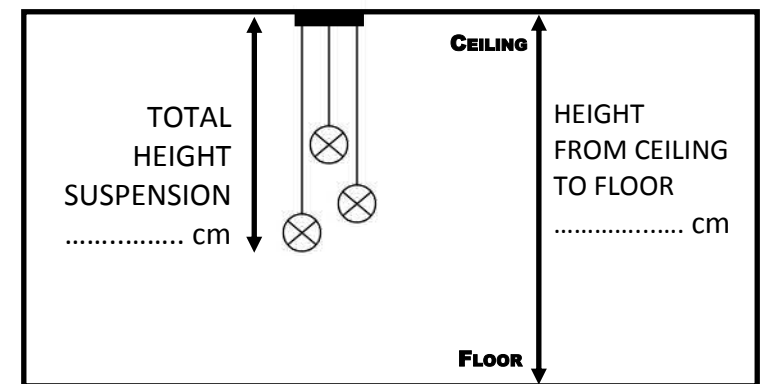

- LIGHT BRONZE (28) BRUSHED BRONZE (29) STRUCTURED BLACK (02) BRUSHED BRASS (25) STRUCTURED WHITE (01)

The color of the cables :

- BLACK GOLD WHITE

The color of the bulbs :

- SILVER GOLD

Usual situations

Your order