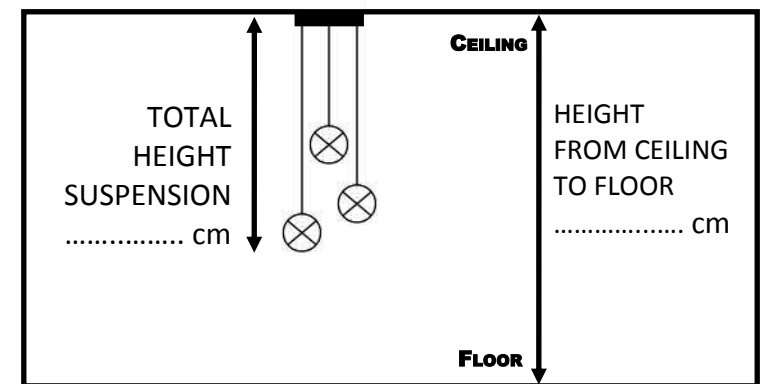

ARTEMIS A4 0 H112cm

DAVIDTS LIGHTING

Chaussée de Waterloo, 850-854
B-1180 Brussels - Belgium
Phone +32.2.375.76.46 - Fax +32.2.375.82.65
info@davidts.com - www.davidts.com

The finish of the ceiling base & the cover fittings:

1. LIGHT BRONZE (28) ☐ BRUSHED BRONZE (29) ☐ STRUCTURED BLACK (02) ☐ BRUSHED BRASS (25) ☐ STRUCTURED WHITE (01) ☐

The color of the cables :

1. BLACK ☐ GOLD ☐ WHITE ☐

The color of the bulbs :

1. SILVER ☐ GOLD ☐