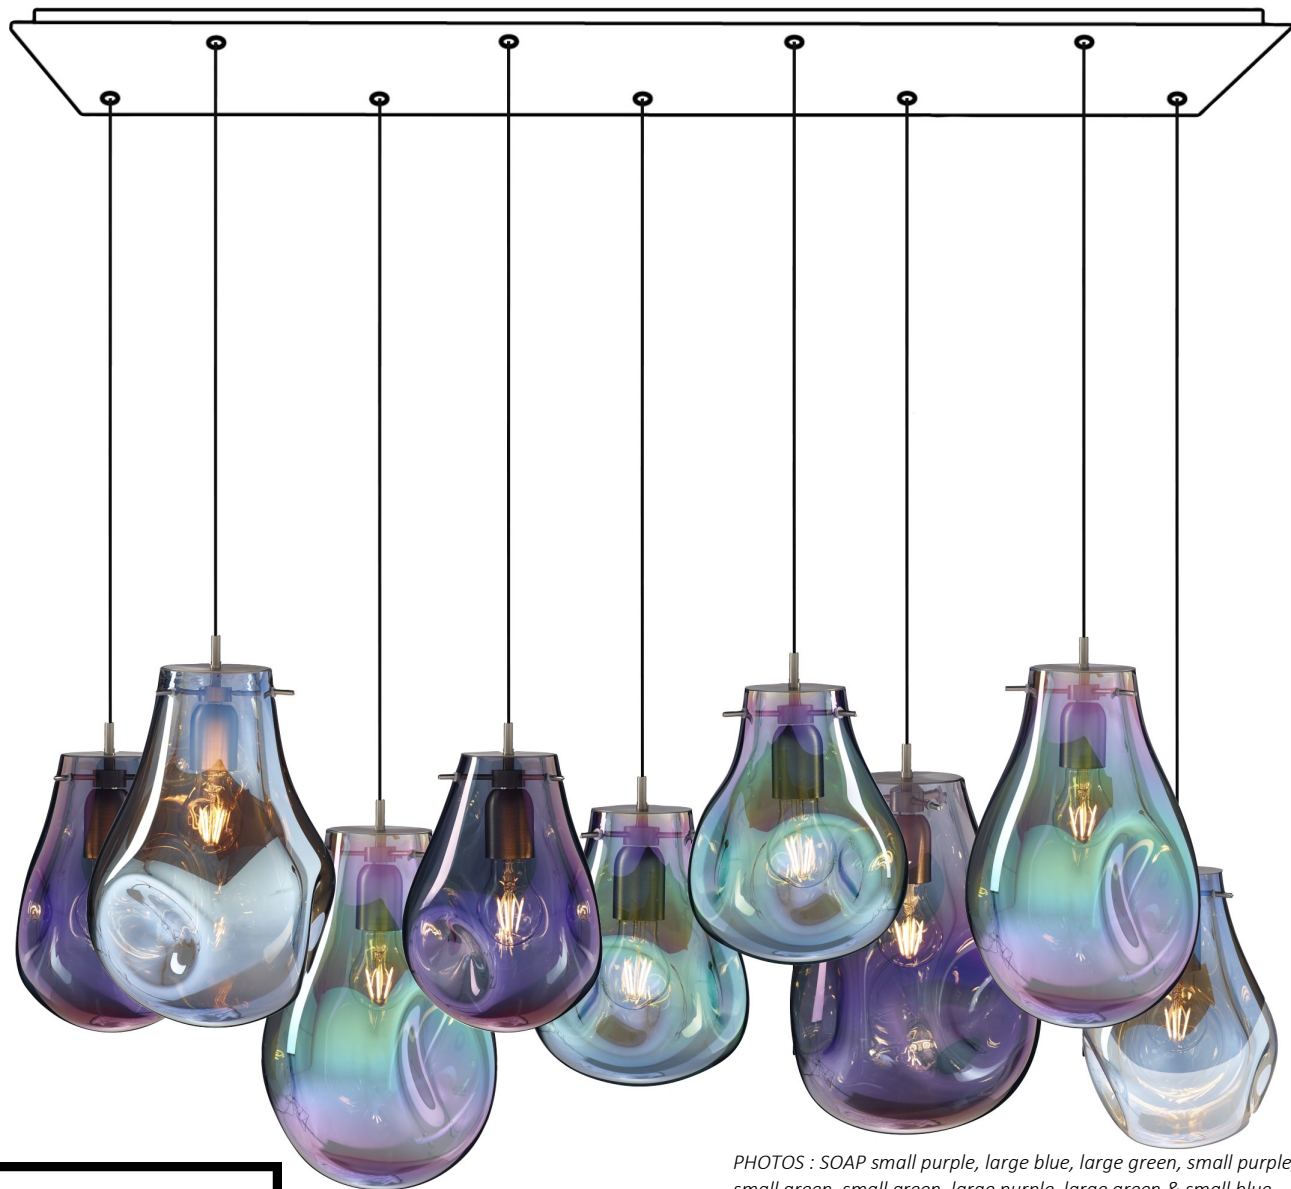

3 COLORS FOR THE CABLES

To choose : black, gold or white

5 COLORS FOR THE GLASSES

To choose : gold, silver, blue, green or purple

2 SIZES OF THE GLASSES (approximate)

SMALL : H26-30cm Ø19cm

LARGE : H33-39cm Ø23cm

ON REQUEST

The cable lengths can be modified to fit the suspension to the height of your ceiling or your wishes.

Please, contact us.

soap

FROM

loommo

PHOTOS : SOAP small purple, large blue, large green, small purple, small green, small green, large purple, large green & small blue

SOAP 9

Reference of the illustrated suspension

DIMENSIONS

Total height suspension : **115cm**

Total height glasses : **50cm**

Base : 128 x 27,5 x 2,5cm

5 FINISHES FOR THE BASE

To choose : brushed bronze or brass, light bronze, structured white or black