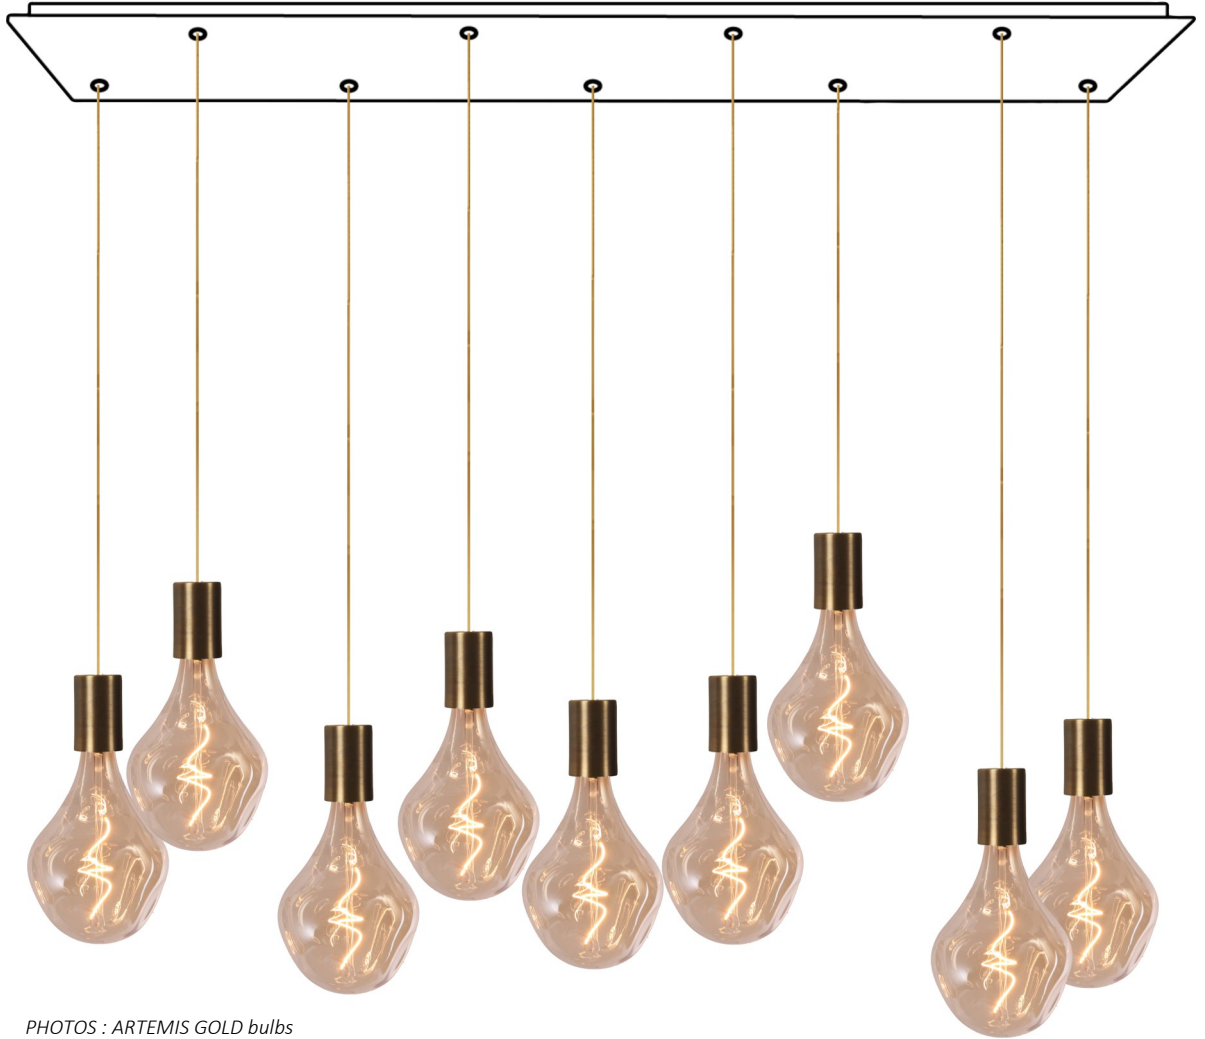

PHOTOS : ARTEMIS GOLD bulbs

ARTEMIS 9

Reference of the illustrated suspension

DIMENSIONS

Total height suspension : **112cm**
Total height bulbs+fittings : **50cm**
Base : 128 x 27,5 x 2,5cm

5 FINISHES FOR THE BASE

To choose : brushed bronze or brass, light bronze, structured white or black

3 COLORS FOR THE CABLES

To choose : black, gold or white

2 COLORS FOR THE BULBS

To choose : silver or gold

SIZE OF THE BULBS (approximate)

SILVER : H29cm Ø16,5cm

GOLD : H29cm Ø16,5cm

TECHNICAL DATA

Cabling with E27 XXL fittings
Approximate weight : 12 Kgs

PUBLIC PRICE : 1.500 €

(taxes not included)

References to use when ordering :

1x CEILING BASE 9 # (128x27,5x2,5cm)
9x CABLING + E27XXL
9x bulbs ARTEMIS SILVER or GOLD

ON REQUEST

The cable lengths can be modified to fit the suspension to the height of your ceiling or your wishes.

Please, contact us.